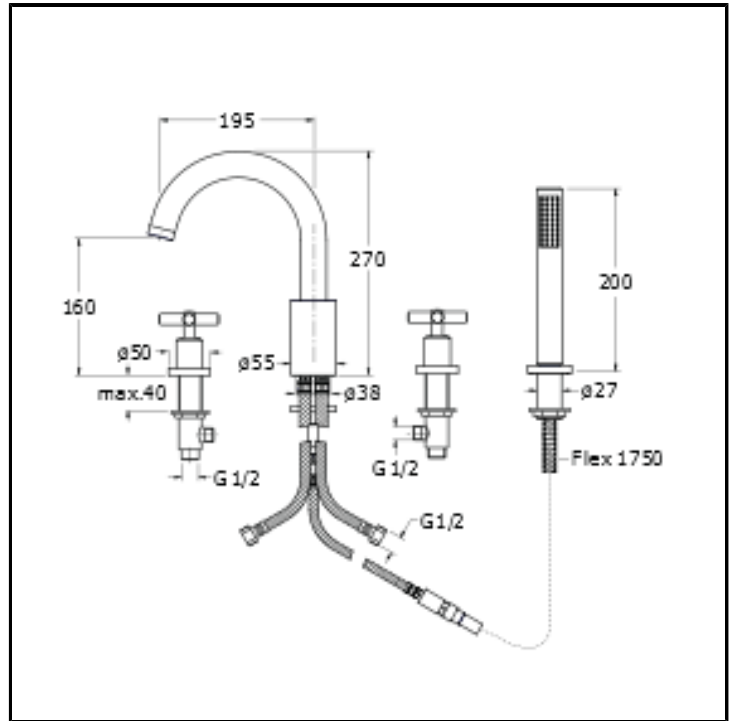

# CRIEV126

■ CRISTINA  
RUBINETTERIE

4 hole deck mounted bath mixer REGULAR with diverter, spout and pull-out anti-lime hand shower

## INSTALLATION

- Tub edge