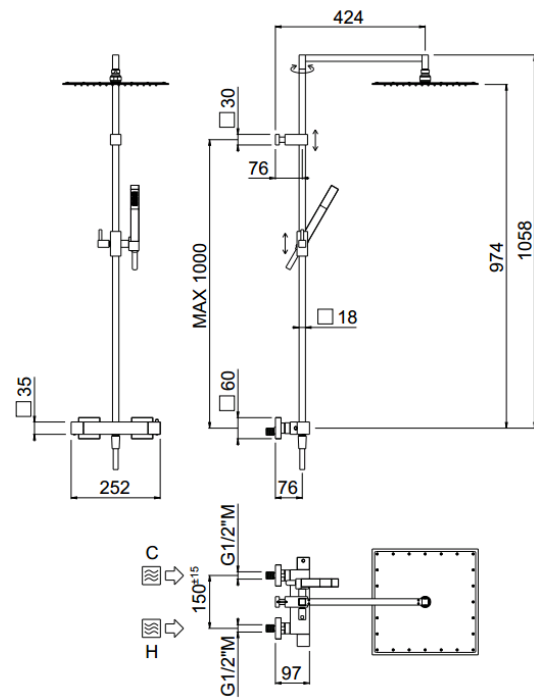

Extreme

Extreme, Extreme shower head
01-1201E-CR

TECHNICAL INFORMATION

Square shower column including exposed mixer with diverter, turning bar with adjustable mounting. Non-liming inspectable square shower head 190x190 in brass/stainless steel. ABS non-liming one jet square shower. Smooth double anti-torsion PVC flexible hose, cm 150. CHROME

Flow rate:
x rubinetto

PICTURE

SPARE PARTS

ORIC032
2 vie / ways

ORIC035
T°

FEATURES

Rain jet

Non-liming

double anti-torsion

adjustable column

TECHNICAL DRAWING

FINISHINGS