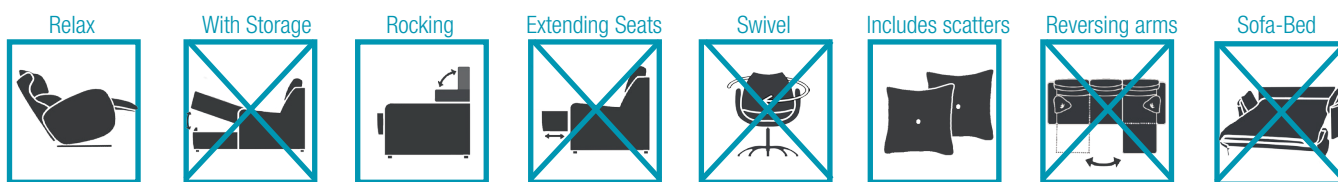

Options

Types of Standard Foam

Hardness: Soft: Grey colour 35Kg	Hardness: Medium: White colour 35Kg	Hardness: Hard: Green colour 30Kg

Types of Fire Retardant Foam

Hardness: Medium: Grey colour 41Kg	Hardness: Soft: White colour 36Kg

* You can request a different seat hardness from the standard of the model with a small price increase

Technical Information

Frame	Frame of pine wood and MDF
Seat Suspension	N.E.A. 10 Years Guarantee
Back Suspension	Webbing 80mm
Seat Foam	Polyurethane 35kg+fibre+Polyurethane 35kg
Seat Firmness	Medium Foam (white) + soft (grey)
Back Cushions	Fibre fibersilk 100%
Loose Cushions	Fibre fibersilk 100%
Legs Options	Metal or Wood
Colors	Natural, Cherry, Walnut, Wengue, Silver, Black
Comments:	* You would like to know more? Check the FAQS section in our website

Measures

Width	101 cm
Height	98 cm
Depth	97 cm
Seat Height	48 cm
Arm Height	67 cm
Back Height	58 cm
Depth when open	155 cm
Net Weight	- kg
Gross Weight	- kg
Volume m3	- m3