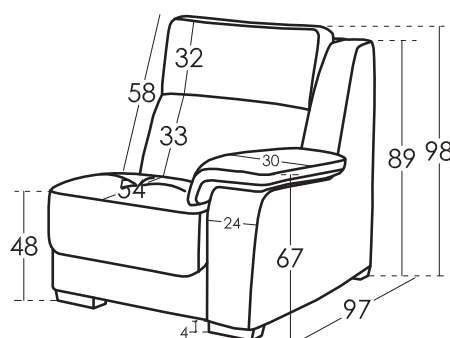

Measures

Width	101 cm
Height	98 cm
Depth	97 cm
Seat Height	48 cm
Arm Height	67 cm
Back Height	58 cm
Depth when open	155 cm
Net Weight	- kg
Gross Weight	- kg
Volume m3	- m3

Scheme

VIANNA is manufactured by Fama Sofás, whose quality system is certified by AENOR and IQNET, according to ISO 9001-2015, with certificate number ES-0790/1999.