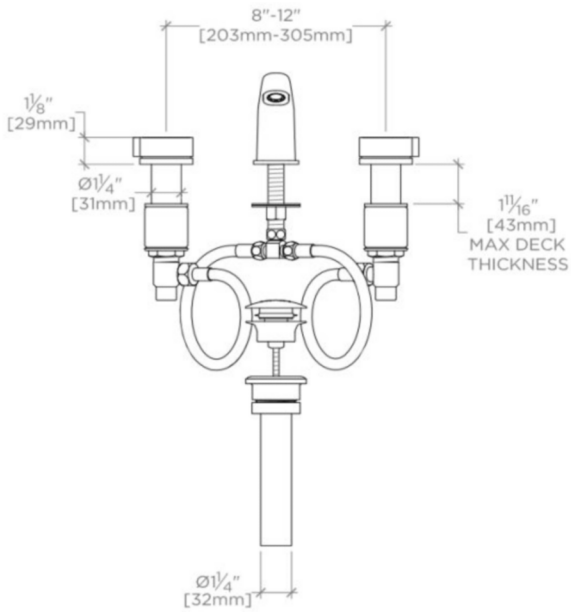

BOND

BLS15C

Bond Union Series Lavatory Faucet with Guilloche Link Knob Handles

TECHNICAL DETAILS

ADA Compliance: Yes
Deck Thickness Maximum: 1 11/16"
Deck Thickness Minimum: 1/4"
Drain Depth Maximum: 2 5/8"
Drain Hole Diameter: 1 3/4"
Drain Style: Push Touch
Fittings Hole Diameter: 1 3/8"
Handle Spread Maximum: 12"
Handle Spread Minimum: 8"
Handle Turn Angle: Quarter Turn
Drain Depth Minimum: 3/8"
Inlet Connection Size: 1/2"
Inlet Connection Type: Male with Supply Nut
Number of Holes: Three Hole
Primary Material: Brass
Restricted Maximum Flow Rate: 1.2 gpm
Spout Swivel: N
Valve Material: Ceramic
Water Pressure Maximum: 85.0 psi
Water Pressure Minimum: 20.0 psi
Water Pressure Recommended: 45.0 psi

Features Guilloche Lines combined with Enamel Knob Handles

Stocked in Nickel and Brass

Available in 1.2gpm (4.5L/min) flow rate

WATERWORKS

BOND

BLS15C

Bond Union Series Lavatory Faucet with Guilloche Link Knob Handles

TOP VIEW

SCALE: 1/2"=1'-0"

FRONT VIEW

SCALE: 1/2"=1'-0"

SIDE VIEW

SCALE: 1/2"=1'-0"