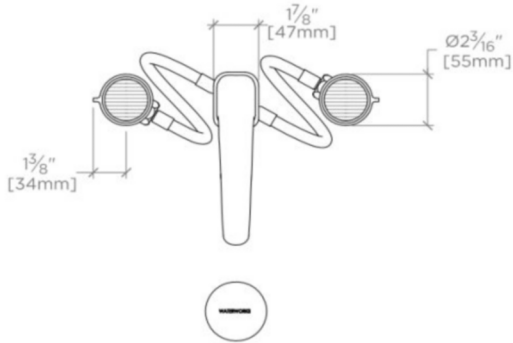

BOND

BLS15C

Bond Union Series Lavatory Faucet with Guilloche Link Knob Handles

TECHNICAL DETAILS

ADA Compliance: Yes
Deck Thickness Maximum: 1 11/16"
Deck Thickness Minimum: 1/4"
Drain Depth Maximum: 2 5/8"
Drain Hole Diameter: 1 3/4"
Drain Style: Push Touch
Fittings Hole Diameter: 1 3/8"
Handle Spread Maximum: 12"
Handle Spread Minimum: 8"
Handle Turn Angle: Quarter Turn
Drain Depth Minimum: 3/8"
Inlet Connection Size: 1/2"
Inlet Connection Type: Male with Supply Nut
Number of Holes: Three Hole
Primary Material: Brass
Restricted Maximum Flow Rate: 1.2 gpm
Spout Swivel: N
Valve Material: Ceramic
Water Pressure Maximum: 85.0 psi
Water Pressure Minimum: 20.0 psi
Water Pressure Recommended: 45.0 psi

Features Guilloche Lines combined with Enamel Knob Handles

Stocked in Nickel and Brass

Available in 1.2gpm (4.5L/min) flow rate

WATERWORKS

BOND

BLS15C

Bond Union Series Lavatory Faucet with Guilloche Link Knob Handles

TOP VIEW

SCALE: 1/2"=1'-0"

FRONT VIEW

SCALE: 1/2"=1'-0"

SIDE VIEW

SCALE: 1/2"=1'-0"