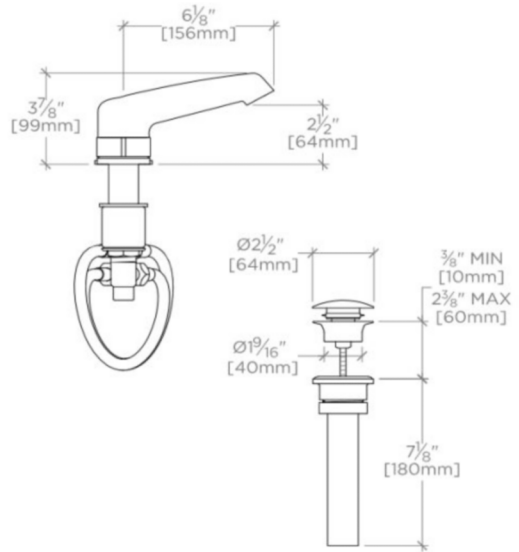

BOND

BLS15C

Bond Union Series Lavatory Faucet with Guilloche Link Knob Handles

TECHNICAL DETAILS

ADA Compliance: Yes
Deck Thickness Maximum: 1 11/16"
Deck Thickness Minimum: 1/4"
Drain Depth Maximum: 2 5/8"
Drain Hole Diameter: 1 3/4"
Drain Style: Push Touch
Fittings Hole Diameter: 1 3/8"
Handle Spread Maximum: 12"
Handle Spread Minimum: 8"
Handle Turn Angle: Quarter Turn
Drain Depth Minimum: 3/8"
Inlet Connection Size: 1/2"
Inlet Connection Type: Male with Supply Nut
Number of Holes: Three Hole
Primary Material: Brass
Restricted Maximum Flow Rate: 1.2 gpm
Spout Swivel: N
Valve Material: Ceramic
Water Pressure Maximum: 85.0 psi
Water Pressure Minimum: 20.0 psi
Water Pressure Recommended: 45.0 psi

Features Guilloche Lines combined with Enamel Knob Handles

Stocked in Nickel and Brass

Available in 1.2gpm (4.5L/min) flow rate

WATERWORKS

BOND

BLS15C

Bond Union Series Lavatory Faucet with Guilloche Link Knob Handles

TOP VIEW

SCALE: 1/2"=1'-0"

FRONT VIEW

SCALE: 1/2"=1'-0"

SIDE VIEW

SCALE: 1/2"=1'-0"