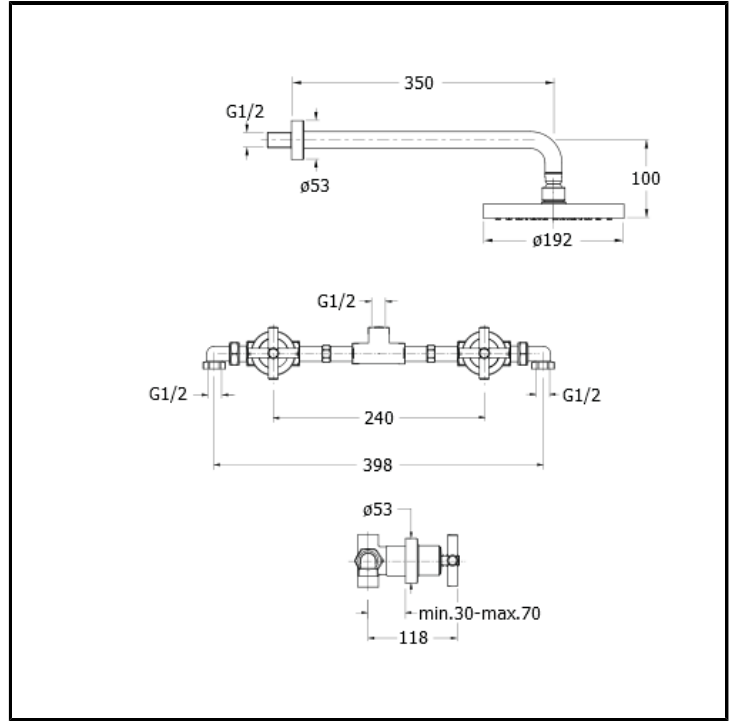

Complete concealed shower mixer with checkable anti-lime overhead shower