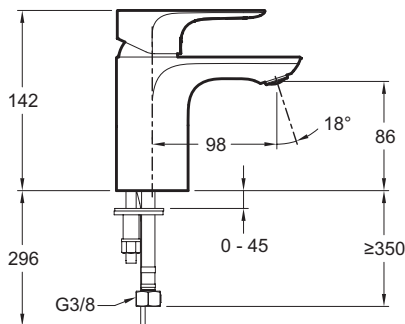

E72277-4

Collection: ALEO

Finish*:

CP - Chrome

Main features:

Features

- **WEIGHT:** 2 kg
- **INSTALLATION TYPE:** 1 hole
- **TYPE:** Single-lever
- **HEIGHT UNDER SPOUT:** 142
- **CONNECTION:** With supply hoses
- **WASTE :** Without waste
- **MECHANISM GUARANTEE:** 5 years
- **MATERIAL:** Metal
- **NORMS AND REGULATION:** NF : I - ECAU : E00 Ch2 A3 U3 (Ps3) - ACS : 10 ACCLY 113
- **FLOW RATE:** 5 l/mn
- **SPOUT PROJECTION:** 98
- **MECHANISM:** Cartouche à disques céramique
- **INSTALLATION TYPE:** 1 hole

Technical drawing

Product Specification: Single-lever washbasin lever with 5I35" system. E72277-4. Collection: ALEO. WEIGHT: 2 kg. MATERIAL: Metal. INSTALLATION TYPE: 1 hole. NORMS AND REGULATION: NF : I - ECAU : E00 Ch2 A3 U3 (Ps3) - ACS : 10 ACCLY 113. TYPE: Single-lever. FLOW RATE: 5 l/mn. HEIGHT UNDER SPOUT: 142. SPOUT PROJECTION: 98. CONNECTION: With supply hoses. MECHANISM: Cartouche à disques céramique. WASTE : Without waste. INSTALLATION TYPE: 1 hole. MECHANISM GUARANTEE: 5 years.