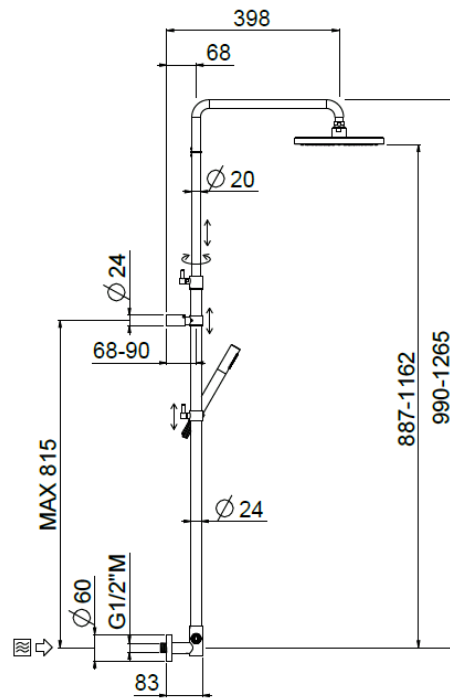

# Bridge telescopic concealed

Bridge telescopic concealed, Stick shower head  
**30679X/ID-CRX**

## TECHNICAL INFORMATION

Bridge turning shower column with adjustable mounting with articulated shower holder, built-in holder, adjustable upper holder and diverter. Non-liming inspectable round shower head Ø300 in chromed stainless steel. Brass non-liming inspectable one jet round shower. PVC smooth double anti-torsion flexible hose cm 150. CHROME

## SPARE PARTS

## TECHNICAL DRAWING