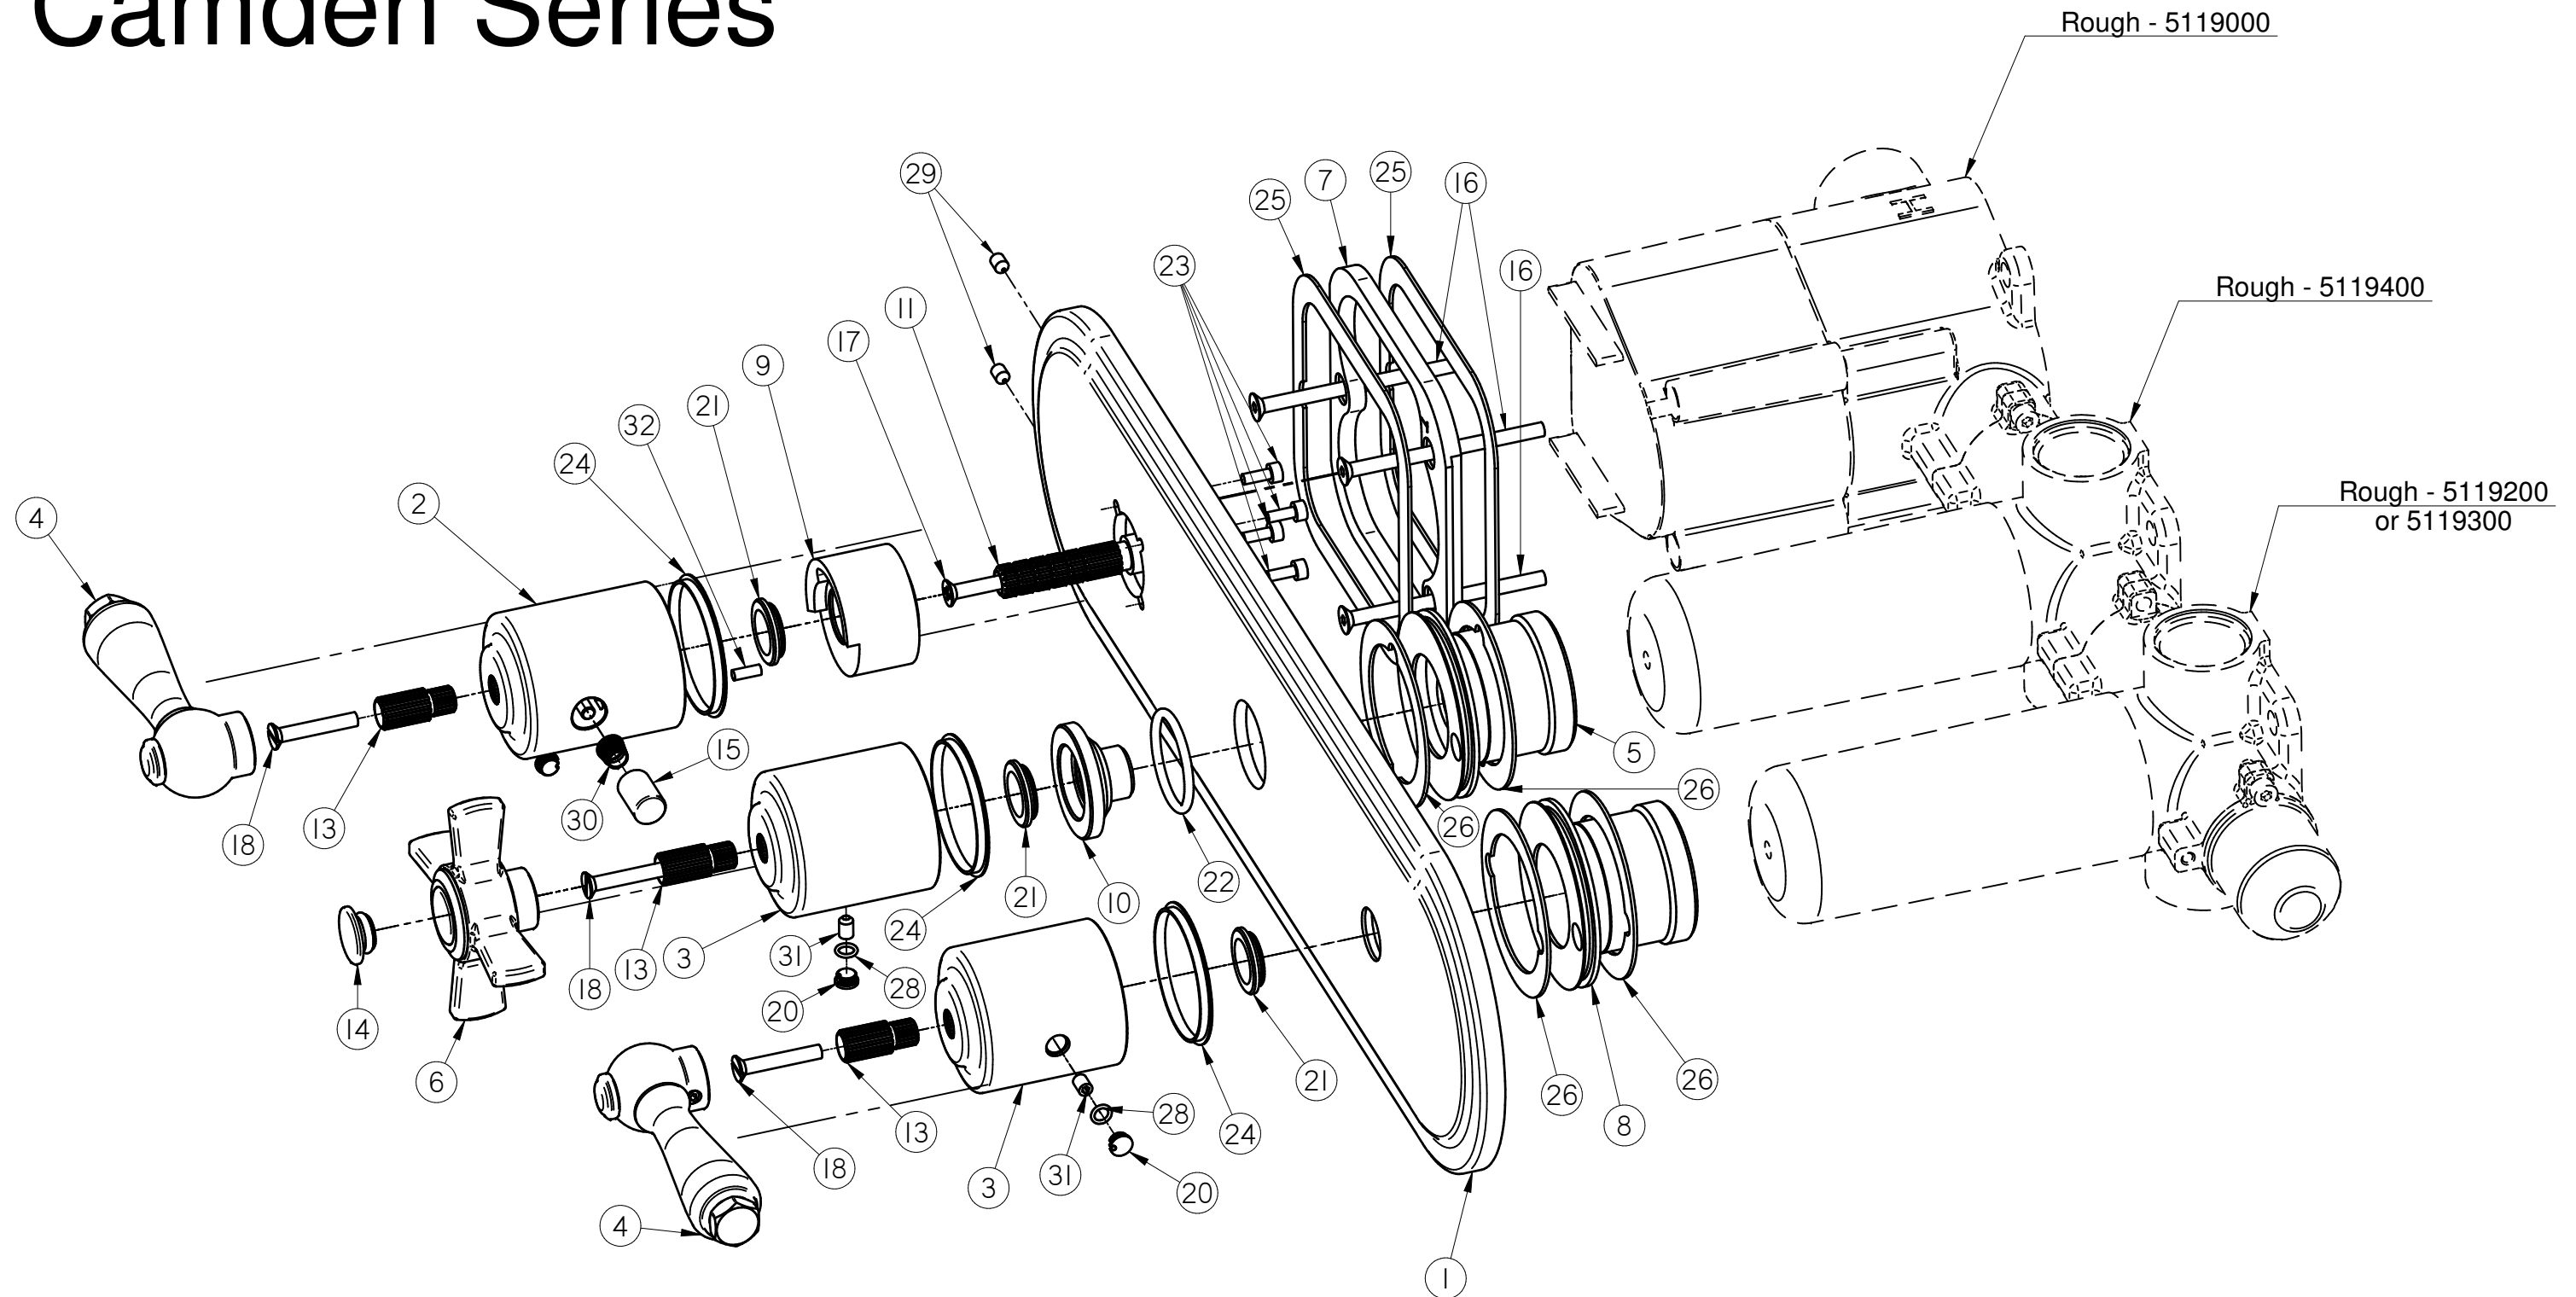

E-8087H-ALM48C16-T

Camden Series

GRAFF[®]
Art of Bath