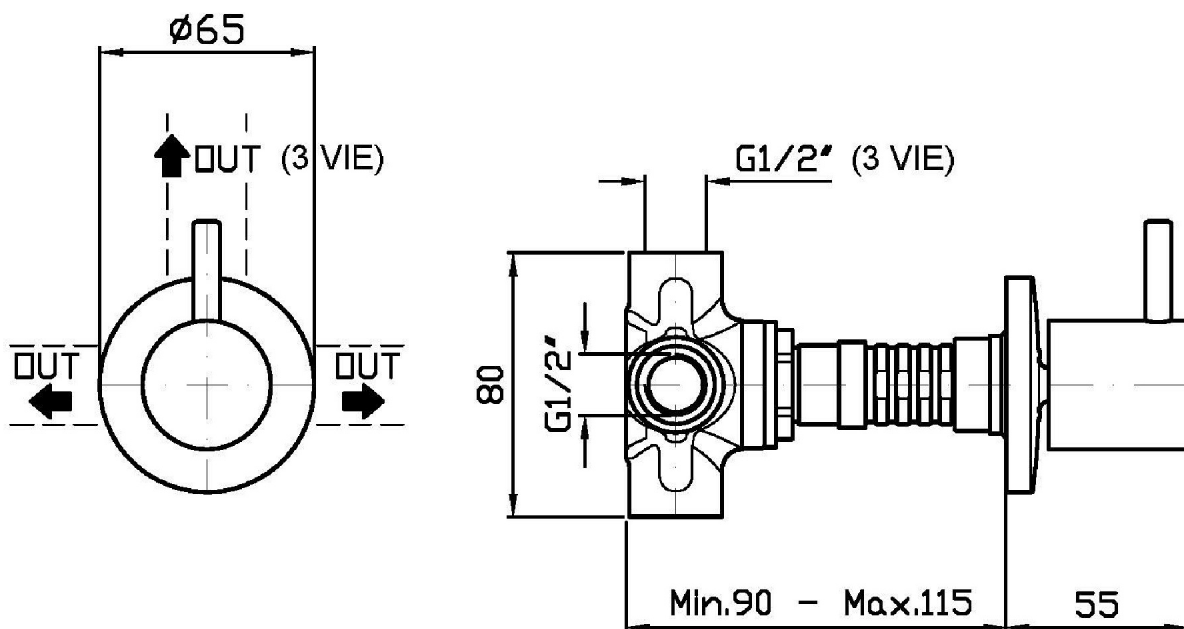

ISY

Z94582

Disegno Complessivo / Overall Drawing