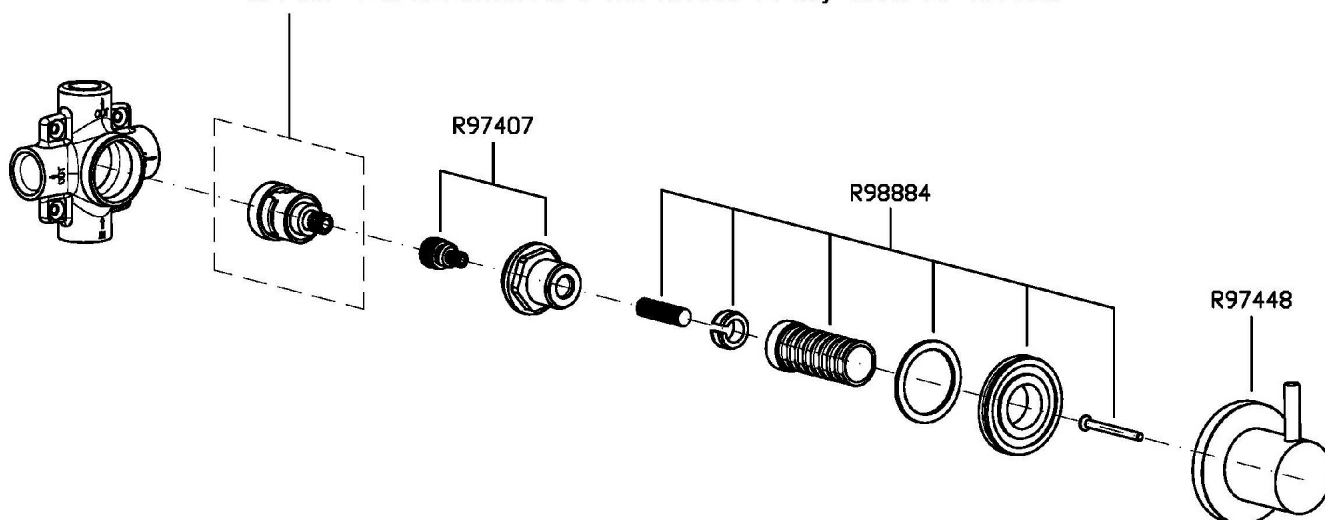

## ISY

Z94582

Disegno Complessivo / Overall Drawing

## ISY

Z94582

Esplosi / Exploded

R97440: PER DEVIATORE A 2 VIE R97830 (2 way diverter R97830)

R97406: PER DEVIATORE A 3 VIE R97835 (3 way diverter R97835)

## ISY

Z94582

Pesi e Misure / Weights and Sizes

Peso ( Kg ) Weight ( lb )	0,69 ( Kg )	1,51 ( lb )
Volume test ( dc3 ) - ( in3 )	0,91 ( dc3 )	55,53 ( in3 )
h ( mm ) - ( in )	66,00 ( mm )	2,60 ( in )
L1 ( mm ) - ( in )	111,00 ( mm )	4,37 ( in )
L2 ( mm ) - ( in )	123,00 ( mm )	4,84 ( in )