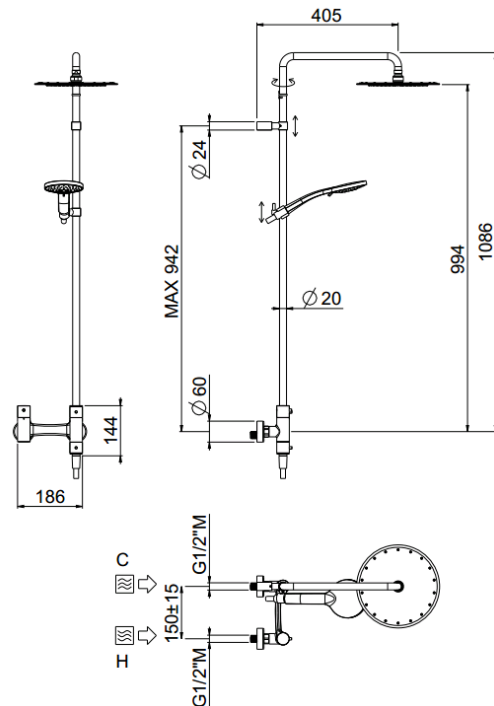

Così

Così, MySlim inspectable head shower
00-1719-N-CR

TECHNICAL INFORMATION

Bridge shower column including exposed thermostatic mixer with diverter, turning bar with adjustable mounting. Round ultra-thin shower head, Ø240, non-liming, inspectable and serviceable in chromed stainless steel. 3 jets non-liming shower in ABS. Smooth double anti-torsion PVC flexible hose, cm 150. CHROME

Flow rate:
x rubinetto

PICTURE

SPARE PARTS

ORIC020
deviazione dx
right diverter

ORIC024
deviazione sx
left diverter

ORIC013
T°

FEATURES

rain jet

central jet

side jet

Safe touch

double anti-torsion

adjustable column

inspectable round

TECHNICAL DRAWING

FINISHINGS