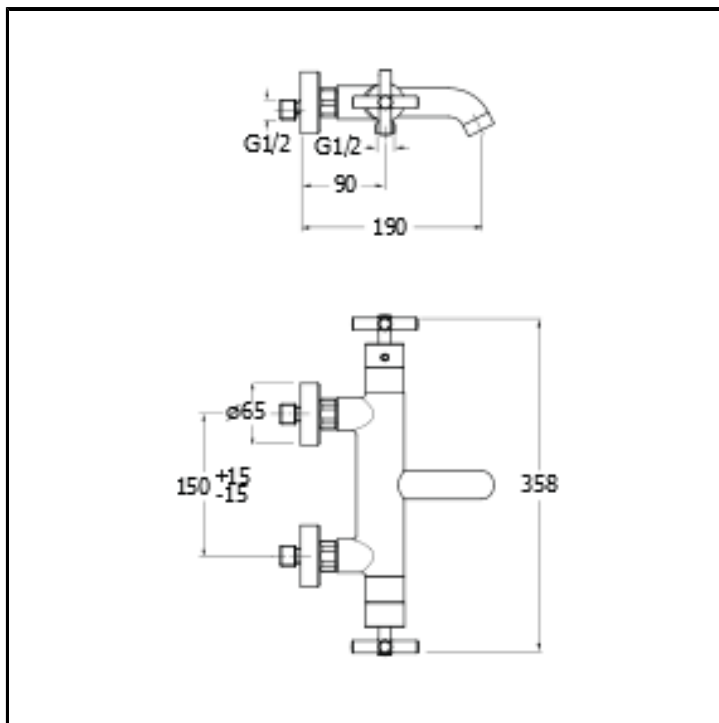

# CRIEV157

External thermostatic bath mixer