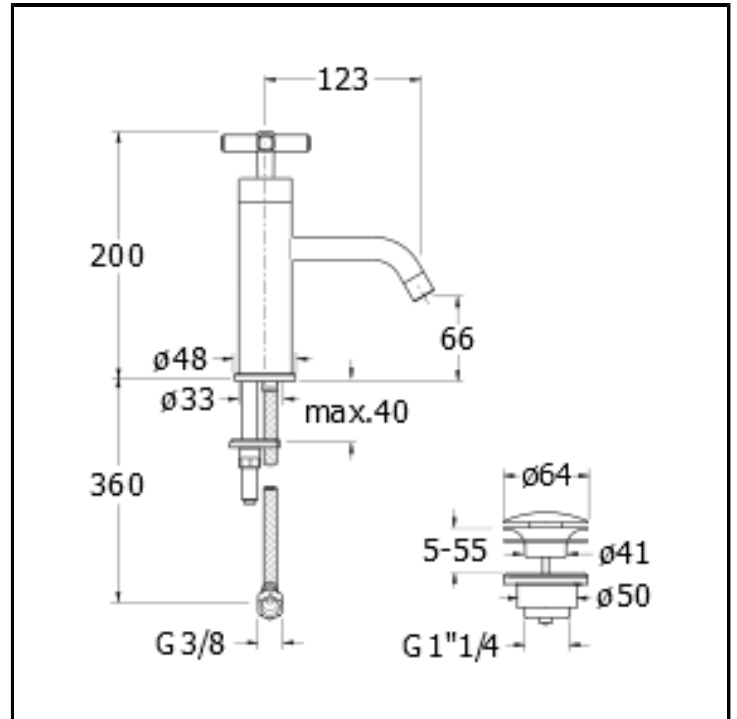

CRIEV220

■ CRISTINA
RUBINETTERIE

Progressive basin mixer REGULAR with 1"1/4 Up&Down waste

FINITURE

 Chrome

FEATURES (MODEL NAME SIDE)

- Regular

FEATURES FROM TECHNOLOGIES