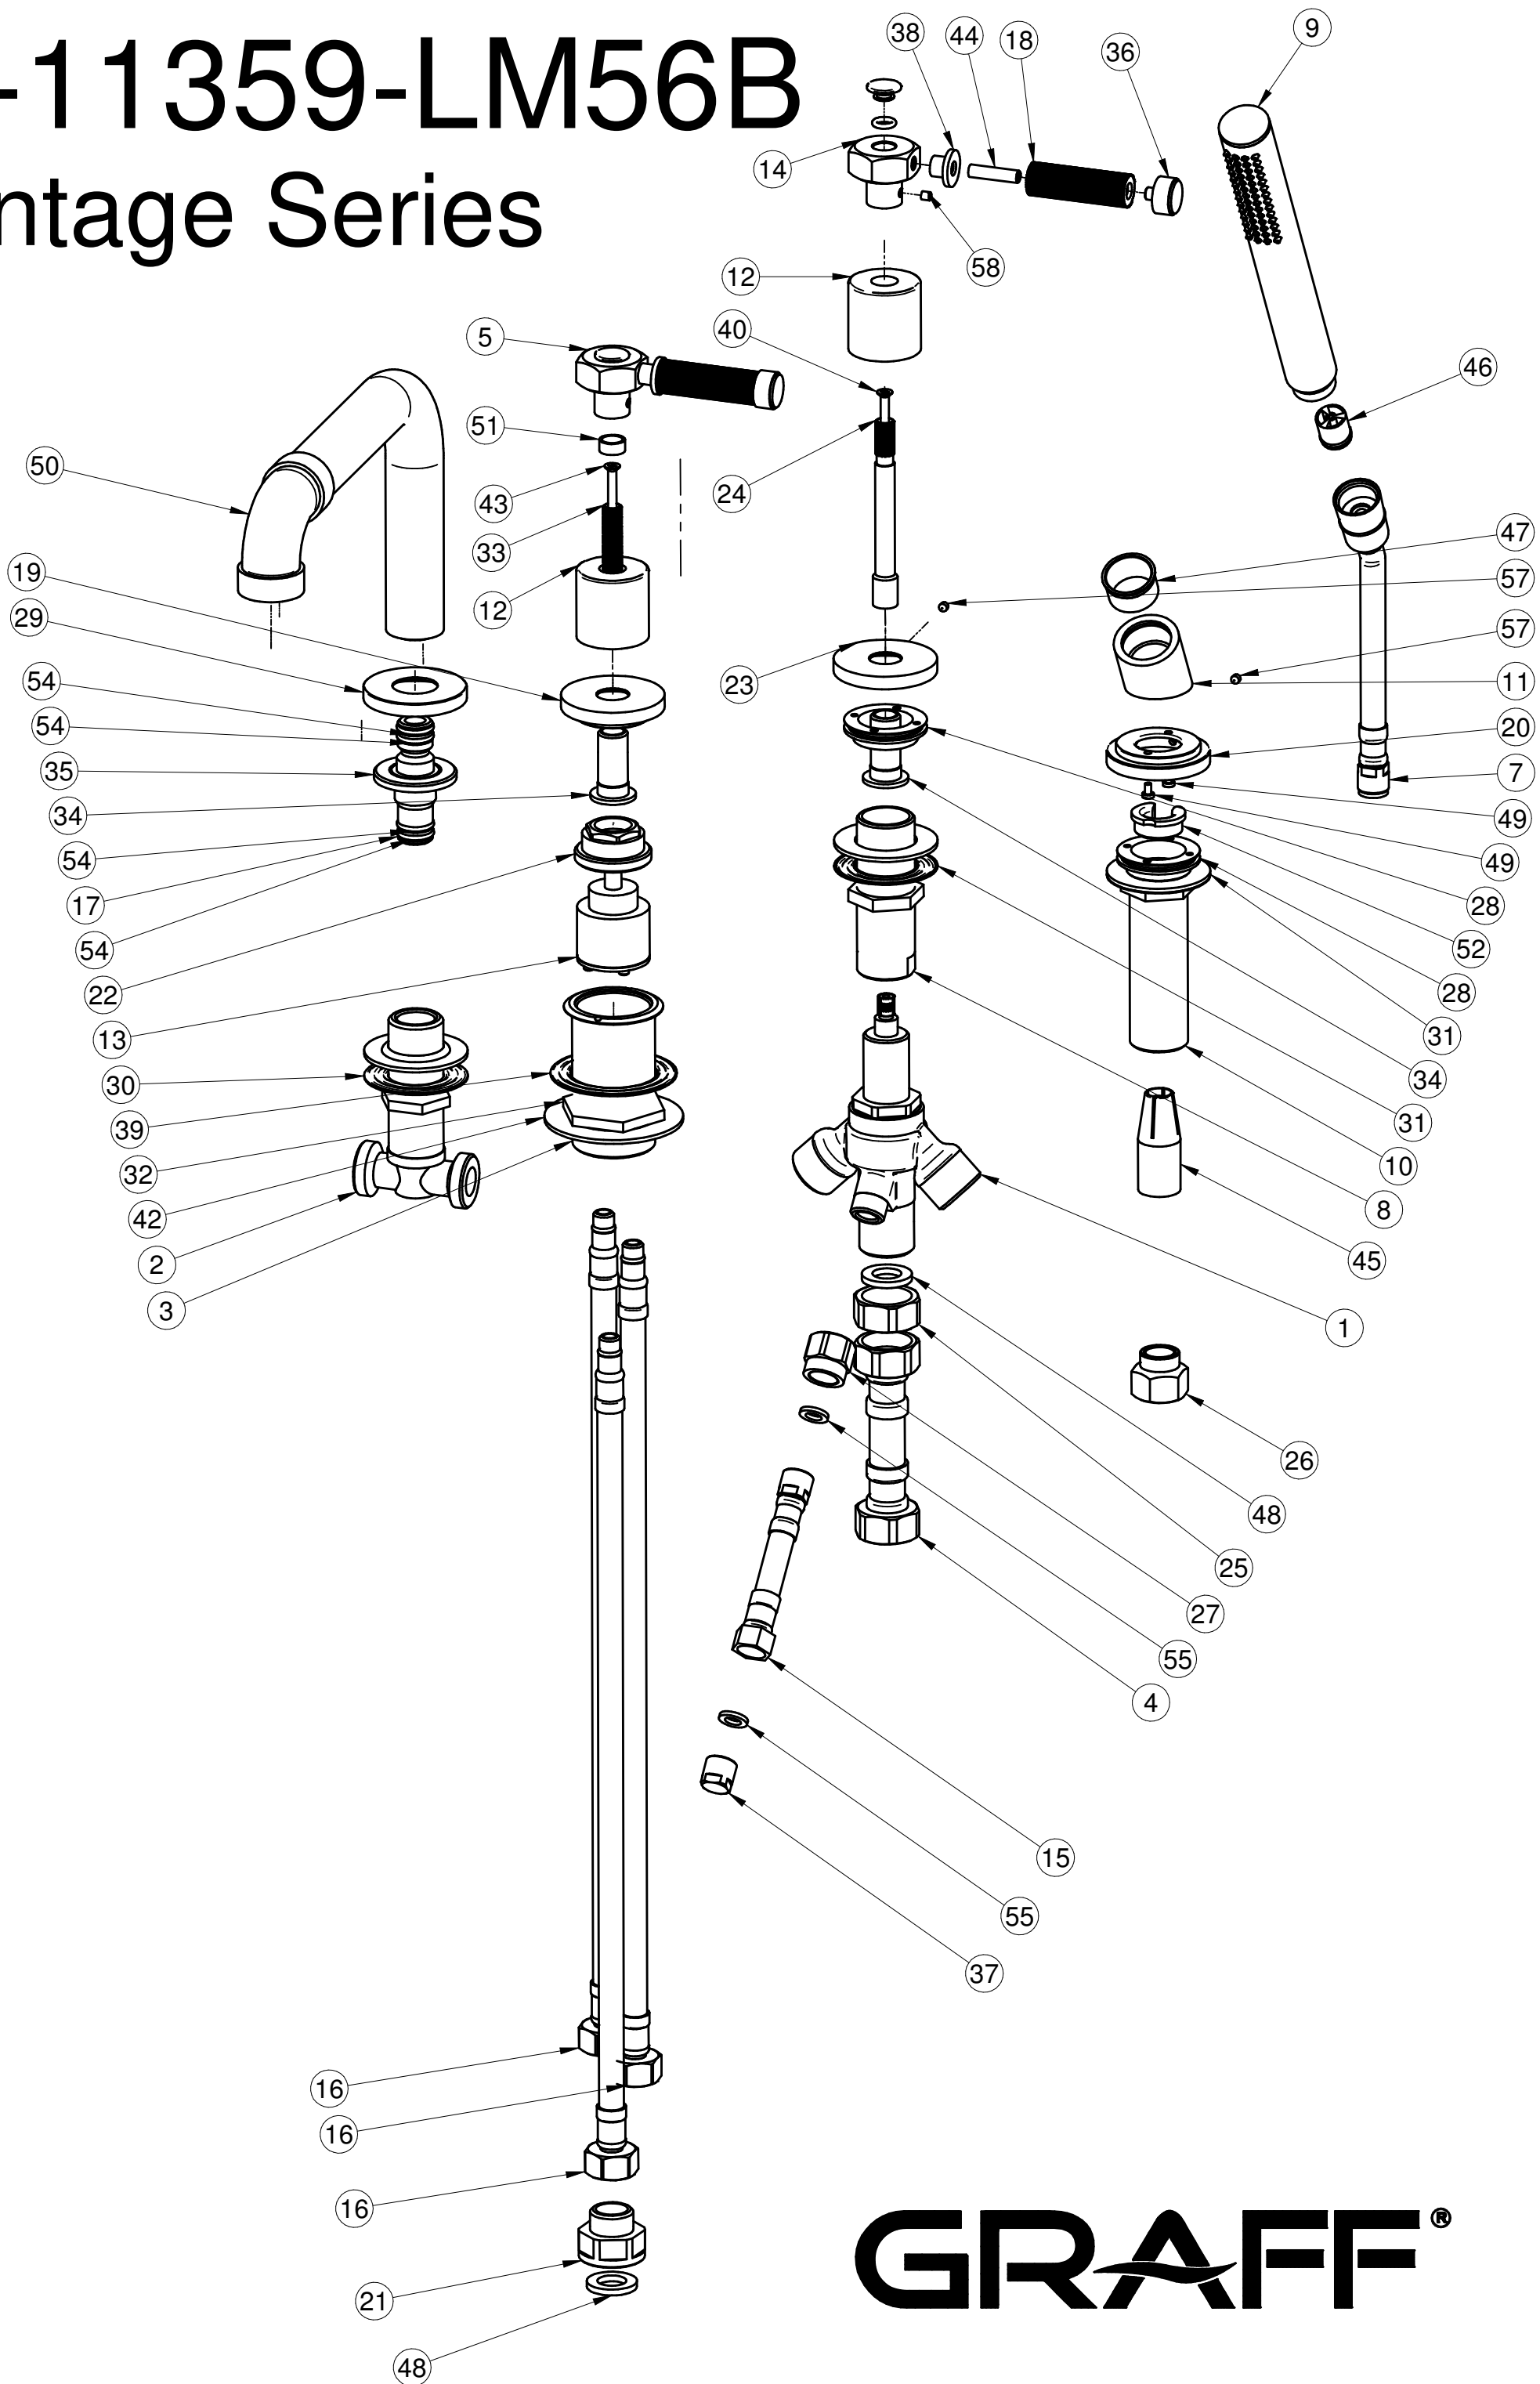

E-11359-LM56B

Vintage Series

GRAFF®