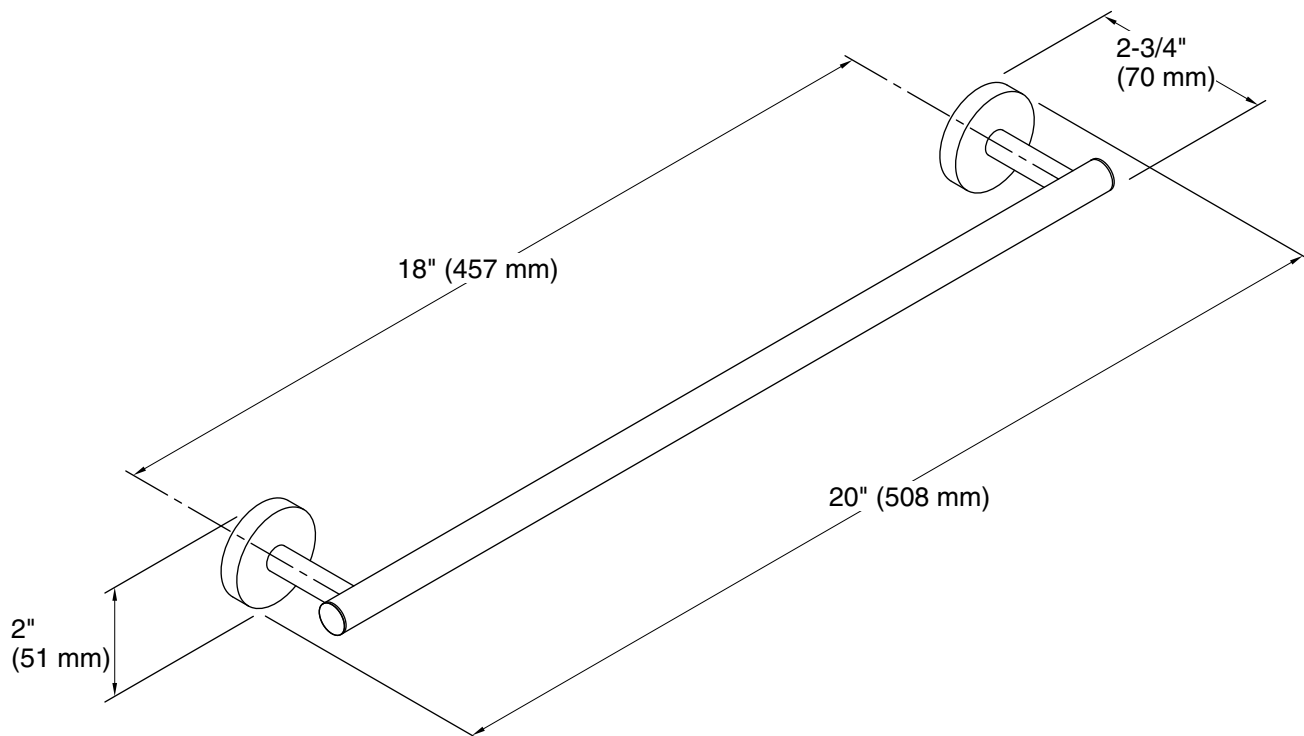

Features

- Coordinates with Elate faucets and accessories.

Material

- Premium metal construction for durability and reliability.
- KOHLER finishes resist corrosion and tarnishing.

Installation

- Installation template and tools included.

Color	Code	Description
	CP	Polished Chrome
	BN	Vibrant® Brushed Nickel

Technical Information

All product dimensions are nominal.

Material: Brass

Notes

Install this product according to the installation instructions.