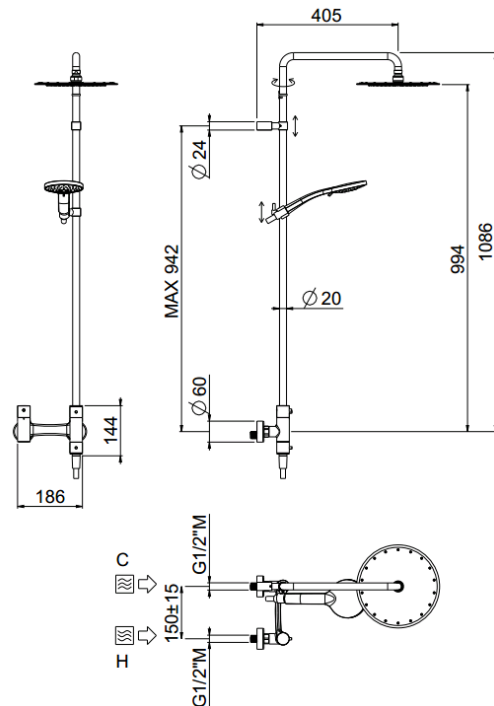

Così

Così, MySlim inspectable head shower
01-1719-N-CR

TECHNICAL INFORMATION

Bridge shower column including exposed mixer with diverter, turning bar with adjustable mounting. Round ultra-thin shower head, Ø240, non-liming, inspectable and serviceable in chromed stainless steel. 3 jets non-liming shower in ABS. Smooth double anti-torsion PVC flexible hose, cm 150. CHROME

Flow rate:
x rubinetto

PICTURE

SPARE PARTS

ORIC020
deviazione dx
right diverter

ORIC024
deviazione sx
left diverter

ORIC019
T°

FEATURES

rain jet

central jet

side jet

Safe touch

double anti-torsion

adjustable column

inspectable round

TECHNICAL DRAWING

FINISHINGS