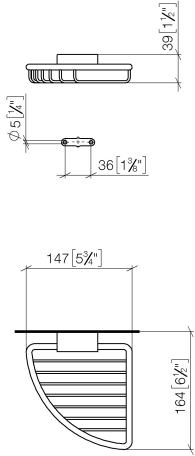

Corner soap basket - Platinum

IMO

83 281 530

- width 150mm
- height 40 mm
- 165mm projection

Fits: IMO, LULU, MADISON, MEM, TARA,  
CL.1, LISSÉ, VAIA, META, CYO

	Platinum	83 281 530-08
	Chrome	83 281 530-00
	Brushed Platinum	83 281 530-06
	Durabass (23kt Gold)	83 281 530-09
	Dark Chrome	83 281 530-19
	Light Gold	83 281 530-26
	Brushed Light Gold	83 281 530-27
	Brushed Durabass (23kt Gold)	83 281 530-28
	Matte Black	83 281 530-33
	Brushed Bronze	83 281 530-42
	Brushed Champagne (22kt Gold)	83 281 530-46
	Champagne (22kt Gold)	83 281 530-47
	Brushed Chrome	83 281 530-93
	Brushed Dark Platinum	83 281 530-99

83 281 530

mm [inches]

83 281 530

**Product version from 10/1/2023**

Parts for other finishes can be found here: [Chrome](#)

#### Product version from 10/1/2023

No.	Item Number	Name	Quantity used	Delivery time
	05 30 31 025 00 90	fixing set	9	2