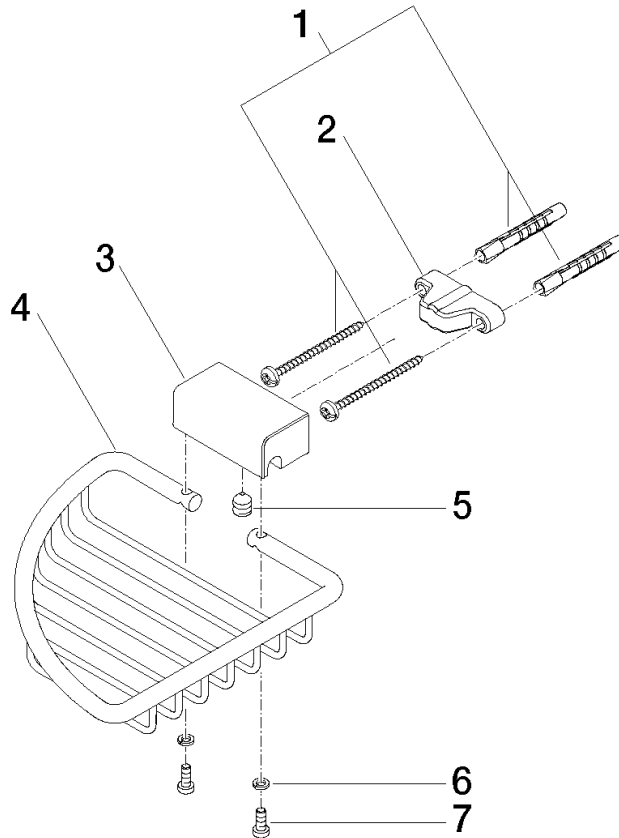

Corner soap basket - Platinum

IMO

83 281 530

- width 150mm
- height 40 mm
- 165mm projection

Fits: IMO, LULU, MADISON, MEM, TARA,  
CL.1, LISSÉ, VAIA, META, CYO

	Platinum	83 281 530-08
	Chrome	83 281 530-00
	Brushed Platinum	83 281 530-06
	Durabass (23kt Gold)	83 281 530-09
	Dark Chrome	83 281 530-19
	Light Gold	83 281 530-26
	Brushed Light Gold	83 281 530-27
	Brushed Durabass (23kt Gold)	83 281 530-28
	Matte Black	83 281 530-33
	Brushed Bronze	83 281 530-42
	Brushed Champagne (22kt Gold)	83 281 530-46
	Champagne (22kt Gold)	83 281 530-47
	Brushed Chrome	83 281 530-93
	Brushed Dark Platinum	83 281 530-99

83 281 530

mm [inches]

83 281 530

**Product version from 10/1/2023**

Parts for other finishes can be found here: [Chrome](#)

## Corner soap basket - Platinum

IMO

83 281 530

#### Product version from 10/1/2023

No.	Item Number	Name	Quantity used	Delivery time
	05 30 31 025 00 90	fixing set	9	2