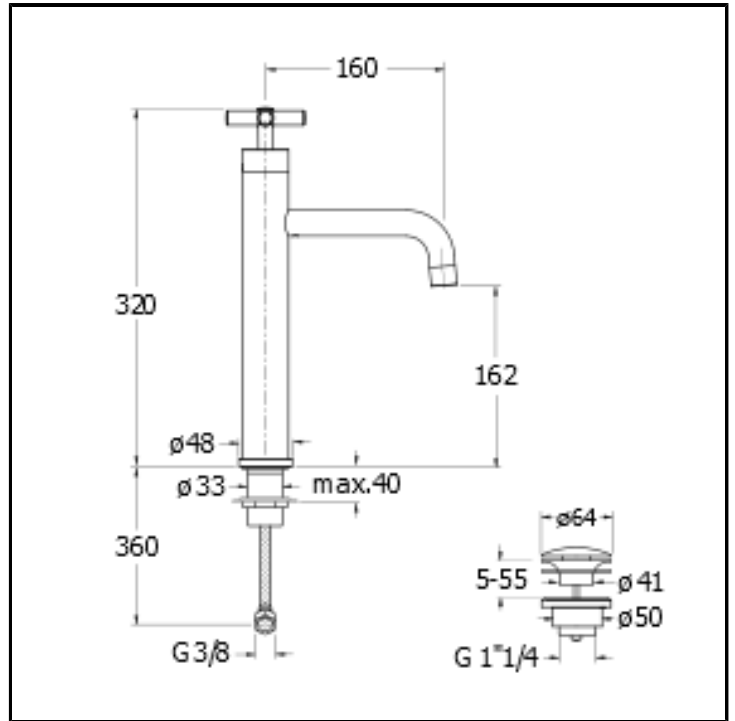

CRIEV225

■ CRISTINA
RUBINETTERIE

Progressive basin mixer MEDIUM with 1"1/4 Up&Down waste

FINITURE

 Chrome

FEATURES (MODEL NAME SIDE)

- Medium

FEATURES FROM TECHNOLOGIES