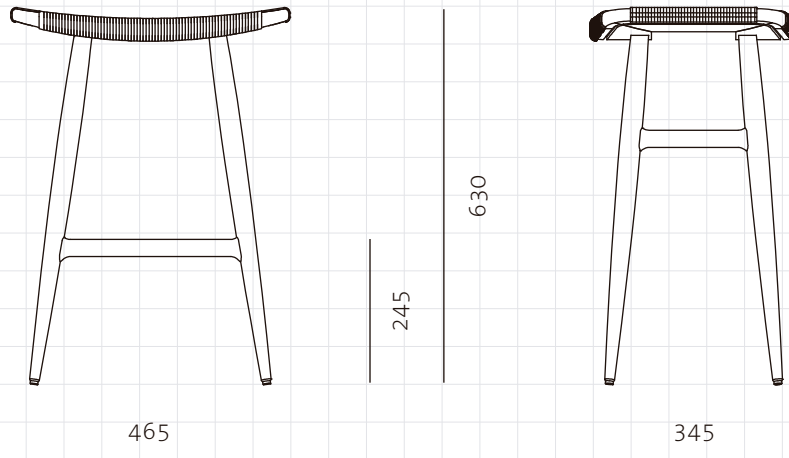

Freja Bar Stool SH610 Paper Cord Seat

CODE
DIMENSIONS

FE-S310-PC
W465 x D345 x H630mm
Seating height: 610mm

NET WEIGHT
ENVIRONMENT
MATERIALS

3.3 kg
Indoor
Solid wood frame, paper cord seat
*Please refer to website or contact your local representative for complete material swatches.

SHIPPING

Package	Assembled		
Package Qty	1 pcs/box		
Packaging	Measurement (mm)	Volume (cbm)	Gross Weight (kg)
FCL	W530 x D410 x H715	0.16	6.80
LCL/AIR	W570 x D450 x H805	0.21	9.78