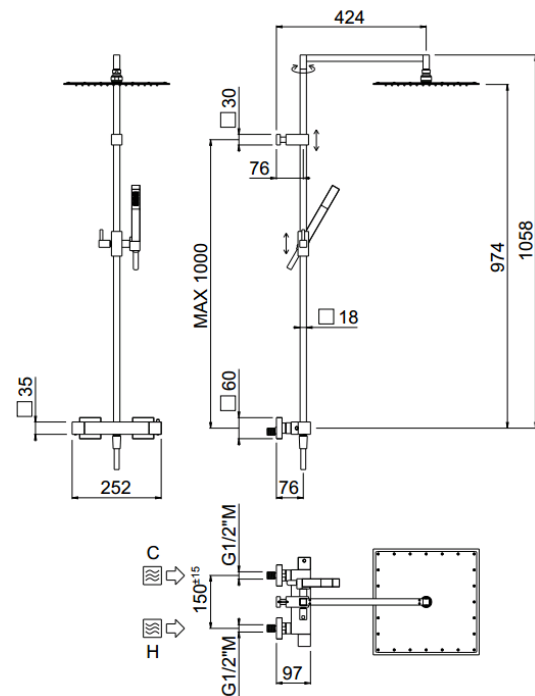

## TECHNICAL INFORMATION

Square shower column including exposed mixer with diverter, turning bar with adjustable mounting. Non-liming inspectable square shower head 190x190 in brass/stainless steel. Brass non-liming inspectable one jet square shower. Smooth double anti-torsion PVC flexible hose, cm 150. CHROME

## TECHNICAL DRAWING