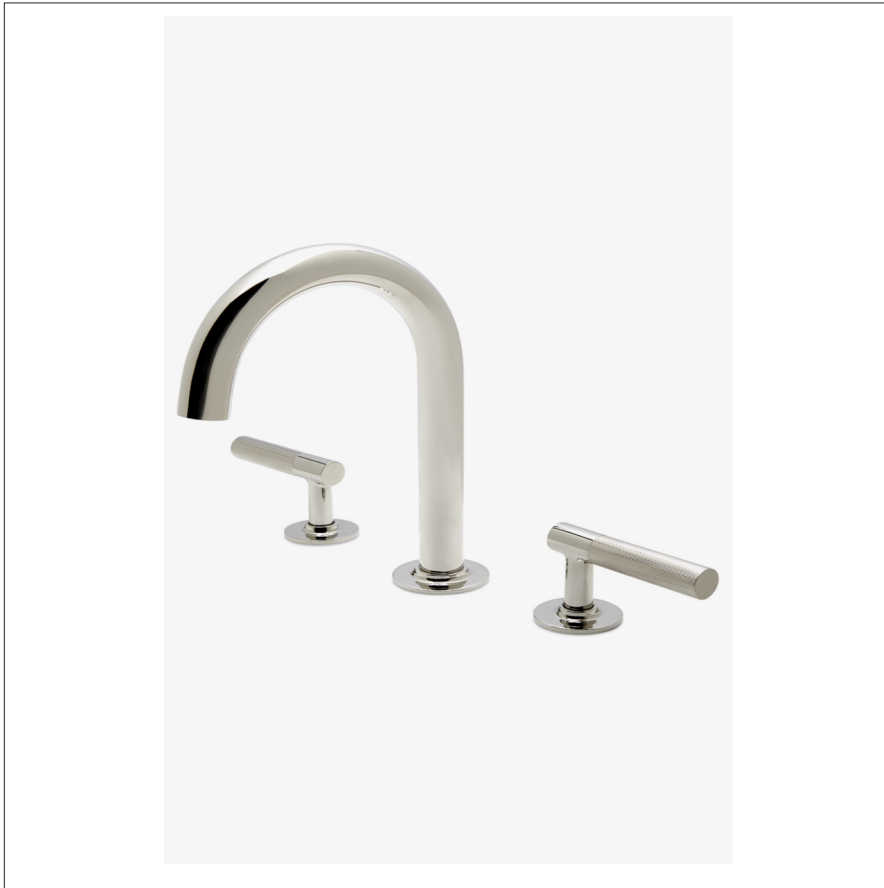

BOND

BLS22C

Bond Union Series Gooseneck Lavatory Faucet with Guilloche Link Lever Handles

TECHNICAL DETAILS

ADA Compliance: Yes
 Deck Thickness Maximum: 1 11/16"
 Deck Thickness Minimum: 1/4"
 Drain Depth Maximum: 2 5/8"
 Drain Hole Diameter: 1 3/4"
 Drain Style: Push Touch
 Fittings Hole Diameter: 1 3/8"
 Handle Spread Maximum: 12"
 Handle Spread Minimum: 8"
 Handle Turn Angle: Quarter Turn
 Drain Depth Minimum: 3/8"
 Inlet Connection Size: 1/2"
 Inlet Connection Type: Male with Supply Nut
 Number of Holes: Three Hole
 Primary Material: Brass
 Restricted Maximum Flow Rate: 1.2 gpm
 Spout Swivel: N
 Valve Material: Ceramic
 Water Pressure Maximum: 85.0 psi
 Water Pressure Minimum: 20.0 psi
 Water Pressure Recommended: 45.0 psi

INSPIRATION

Modern bath designs infused with rare soul and artistry. Explore a range of statement-making elements: fittings, washstands, mirrors and more.

PRODUCT FEATURES

Lever Handles

Includes European size push touch drain

Features Guilloche Link Pattern Handles

Stocked in Nickel and Brass

Available in 1.2gpm (4.5L/min) flow rate

WATERWORKS

BOND

BLS22C

Bond Union Series Gooseneck Lavatory Faucet with Guilloche Link
Lever Handles

TOP VIEW

SCALE: 1/2"=1'-0"

FRONT VIEW

SCALE: 1/2"=1'-0"

SIDE VIEW

SCALE: 1/2"=1'-0"