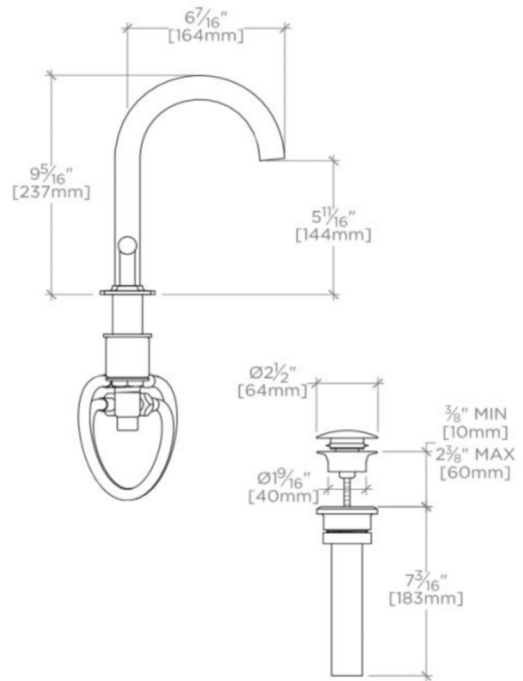

BOND

BLS22C

Bond Union Series Gooseneck Lavatory Faucet with Guilloche Link Lever Handles

TECHNICAL DETAILS

ADA Compliance: Yes
 Deck Thickness Maximum: 1 11/16"
 Deck Thickness Minimum: 1/4"
 Drain Depth Maximum: 2 5/8"
 Drain Hole Diameter: 1 3/4"
 Drain Style: Push Touch
 Fittings Hole Diameter: 1 3/8"
 Handle Spread Maximum: 12"
 Handle Spread Minimum: 8"
 Handle Turn Angle: Quarter Turn
 Drain Depth Minimum: 3/8"
 Inlet Connection Size: 1/2"
 Inlet Connection Type: Male with Supply Nut
 Number of Holes: Three Hole
 Primary Material: Brass
 Restricted Maximum Flow Rate: 1.2 gpm
 Spout Swivel: N
 Valve Material: Ceramic
 Water Pressure Maximum: 85.0 psi
 Water Pressure Minimum: 20.0 psi
 Water Pressure Recommended: 45.0 psi

Features Guilloche Link Pattern Handles

Stocked in Nickel and Brass

Available in 1.2gpm (4.5L/min) flow rate

WATERWORKS

BOND

BLS22C

Bond Union Series Gooseneck Lavatory Faucet with Guilloche Link
Lever Handles

TOP VIEW

SCALE: 1/2"=1'-0"

FRONT VIEW

SCALE: 1/2"=1'-0"

SIDE VIEW

SCALE: 1/2"=1'-0"