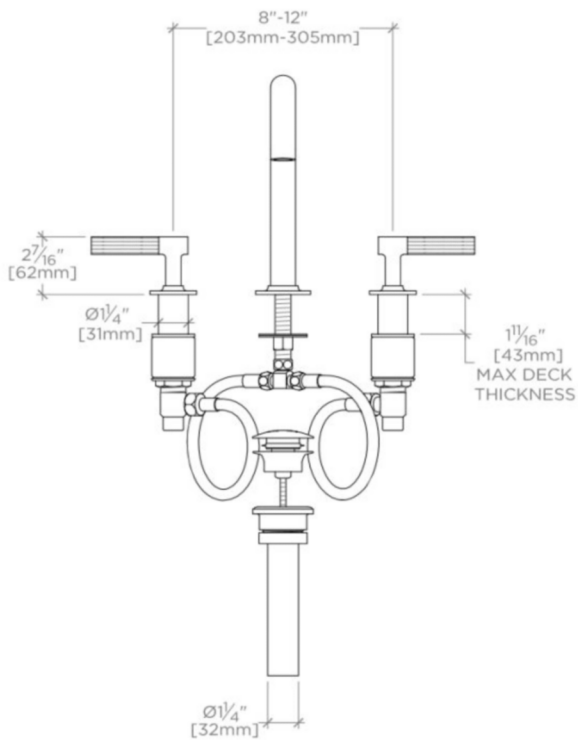

BOND

BLS22C

Bond Union Series Gooseneck Lavatory Faucet with Guilloche Link Lever Handles

TECHNICAL DETAILS

ADA Compliance: Yes
 Deck Thickness Maximum: 1 11/16"
 Deck Thickness Minimum: 1/4"
 Drain Depth Maximum: 2 5/8"
 Drain Hole Diameter: 1 3/4"
 Drain Style: Push Touch
 Fittings Hole Diameter: 1 3/8"
 Handle Spread Maximum: 12"
 Handle Spread Minimum: 8"
 Handle Turn Angle: Quarter Turn
 Drain Depth Minimum: 3/8"
 Inlet Connection Size: 1/2"
 Inlet Connection Type: Male with Supply Nut
 Number of Holes: Three Hole
 Primary Material: Brass
 Restricted Maximum Flow Rate: 1.2 gpm
 Spout Swivel: N
 Valve Material: Ceramic
 Water Pressure Maximum: 85.0 psi
 Water Pressure Minimum: 20.0 psi
 Water Pressure Recommended: 45.0 psi

Features Guilloche Link Pattern Handles

Stocked in Nickel and Brass

Available in 1.2gpm (4.5L/min) flow rate

WATERWORKS

BOND

BLS22C

Bond Union Series Gooseneck Lavatory Faucet with Guilloche Link
Lever Handles

TOP VIEW

SCALE: 1/2"=1'-0"

FRONT VIEW

SCALE: 1/2"=1'-0"

SIDE VIEW

SCALE: 1/2"=1'-0"