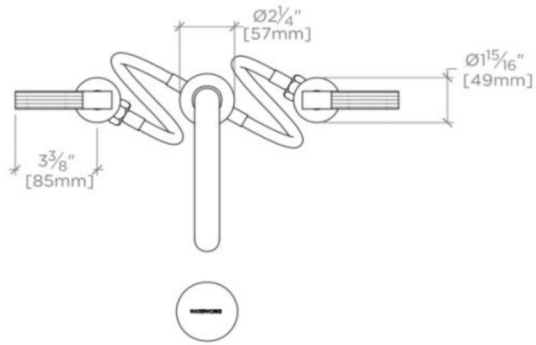

BOND

BLS22C

Bond Union Series Gooseneck Lavatory Faucet with Guilloche Link Lever Handles

TECHNICAL DETAILS

ADA Compliance: Yes
 Deck Thickness Maximum: 1 11/16"
 Deck Thickness Minimum: 1/4"
 Drain Depth Maximum: 2 5/8"
 Drain Hole Diameter: 1 3/4"
 Drain Style: Push Touch
 Fittings Hole Diameter: 1 3/8"
 Handle Spread Maximum: 12"
 Handle Spread Minimum: 8"
 Handle Turn Angle: Quarter Turn
 Drain Depth Minimum: 3/8"
 Inlet Connection Size: 1/2"
 Inlet Connection Type: Male with Supply Nut
 Number of Holes: Three Hole
 Primary Material: Brass
 Restricted Maximum Flow Rate: 1.2 gpm
 Spout Swivel: N
 Valve Material: Ceramic
 Water Pressure Maximum: 85.0 psi
 Water Pressure Minimum: 20.0 psi
 Water Pressure Recommended: 45.0 psi

Features Guilloche Link Pattern Handles

Stocked in Nickel and Brass

Available in 1.2gpm (4.5L/min) flow rate

WATERWORKS

BOND

BLS22C

Bond Union Series Gooseneck Lavatory Faucet with Guilloche Link
Lever Handles

TOP VIEW

SCALE: 1/2"=1'-0"

FRONT VIEW

SCALE: 1/2"=1'-0"

SIDE VIEW

SCALE: 1/2"=1'-0"