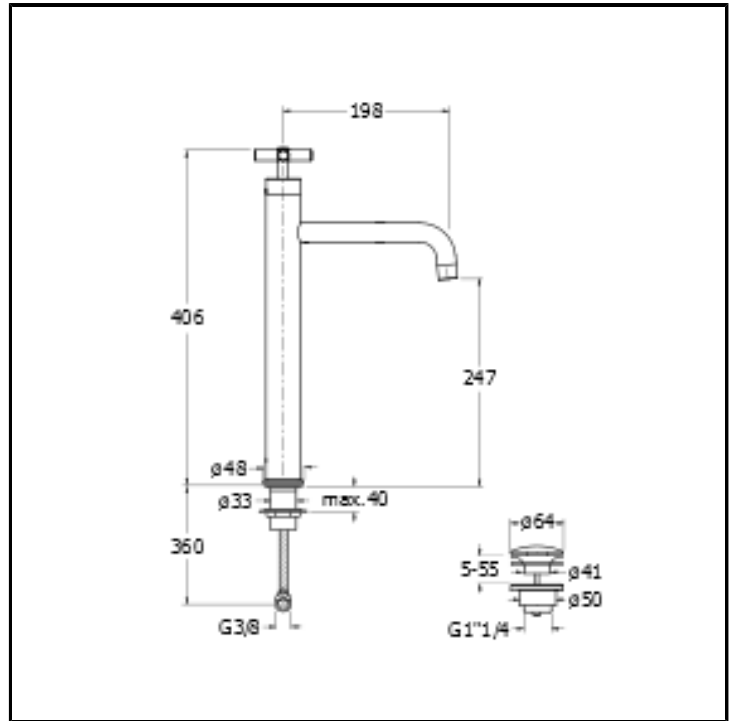

# CRIEV222

■ CRISTINA  
RUBINETTERIE

Progressive basin mixer TALL with 1"1/4 Up&Down waste

## FEATURES (MODEL NAME SIDE)

- Tall