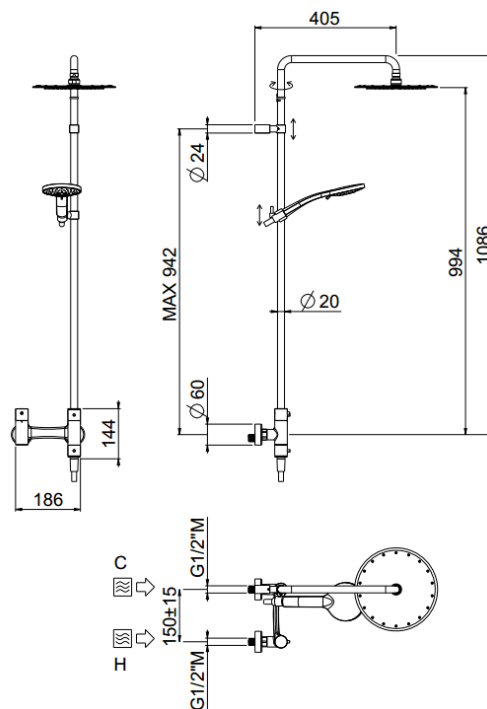

## TECHNICAL INFORMATION

Bridge shower column including exposed mixer with diverter, turning bar with adjustable mounting. Round ultra-thin shower head, Ø300, non-liming, inspectable and serviceable in chromed stainless steel. 3 jets non-liming shower in ABS. Smooth double anti-torsion PVC flexible hose, cm 150. CHROME

## SPARE PARTS

ORIC020  
deviazione dx  
right diverter

ORIC024  
deviazione sx  
left diverter

ORIC019  
T°

## FEATURES

rain jet

central jet

side jet

Safe touch

double anti-torsion

adjustable column

inspectable round

## TECHNICAL DRAWING