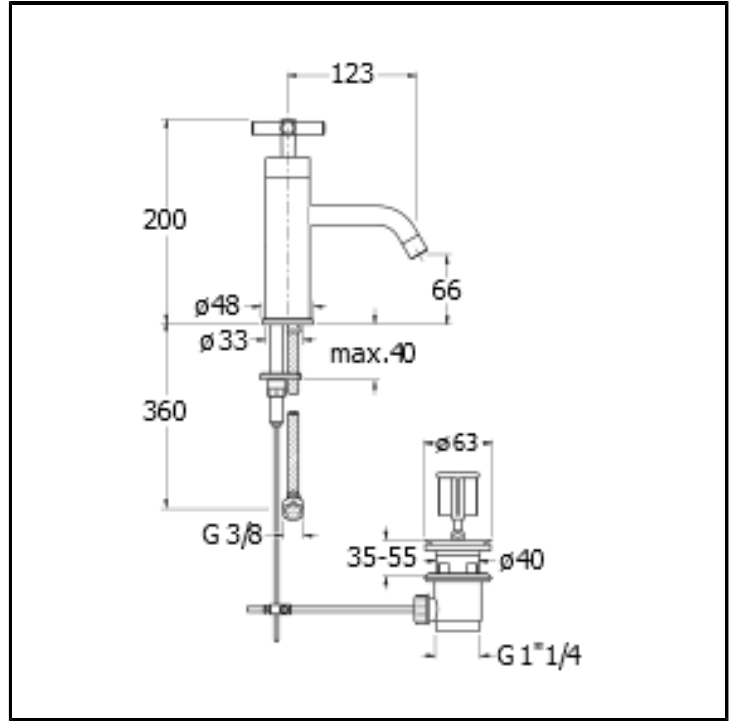

CRIEV221

■ CRISTINA
RUBINETTERIE

Progressive basin mixer REGULAR with 1"1/4 pop up waste

FINITURE

 Chrome

FEATURES (MODEL NAME SIDE)

- Regular

FEATURES FROM TECHNOLOGIES