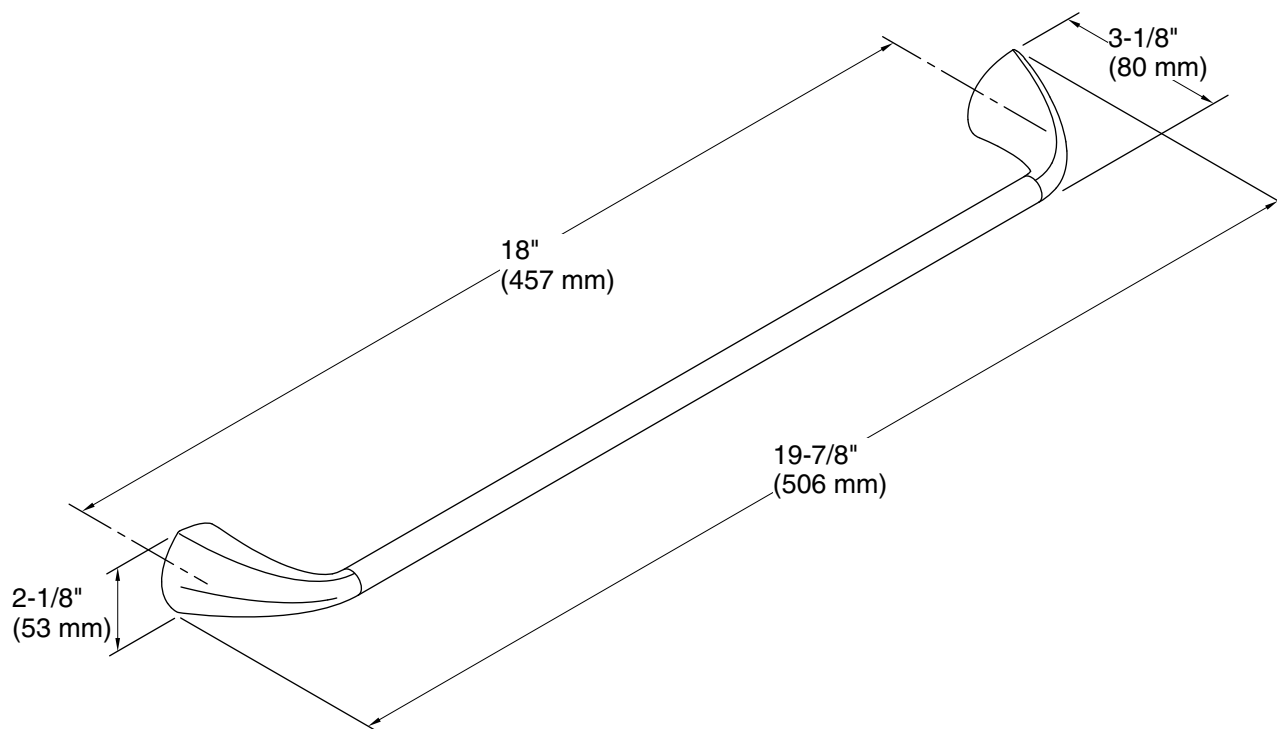

Technical Information

All product dimensions are nominal.

Material: Metal

Notes

Install this product according to the installation guide.

CAUTION: Risk of personal injury. Do not install these products in any area where they are likely to be used inadvertently as a grab bar or support bar. These products are not designed or intended for use as a grab bar or support bar.