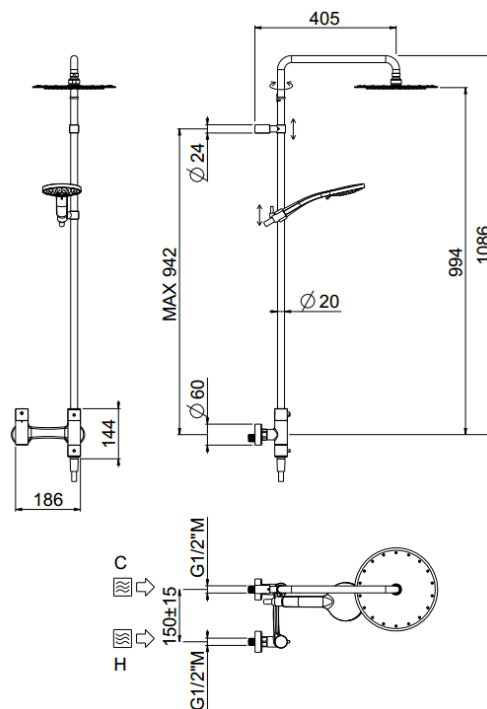

Così

Così, MySlim head shower
00-1732-N-CR

TECHNICAL INFORMATION

Bridge shower column including exposed thermostatic mixer with diverter, turning bar with adjustable mounting. Round ultra-thin shower head, Ø220, non-liming in stainless steel. 3 jets non-liming shower in ABS. Smooth double anti-torsion PVC flexible hose, cm 150. CHROME

Flow rate:
x rubinetto

PICTURE

SPARE PARTS

ORIC020
deviazione dx
right diverter

ORIC024
deviazione sx
left diverter

ORIC013
T°

FEATURES

rain jet

central jet

side jet

Safe touch

double anti-torsion

adjustable column

TECHNICAL DRAWING

FINISHINGS