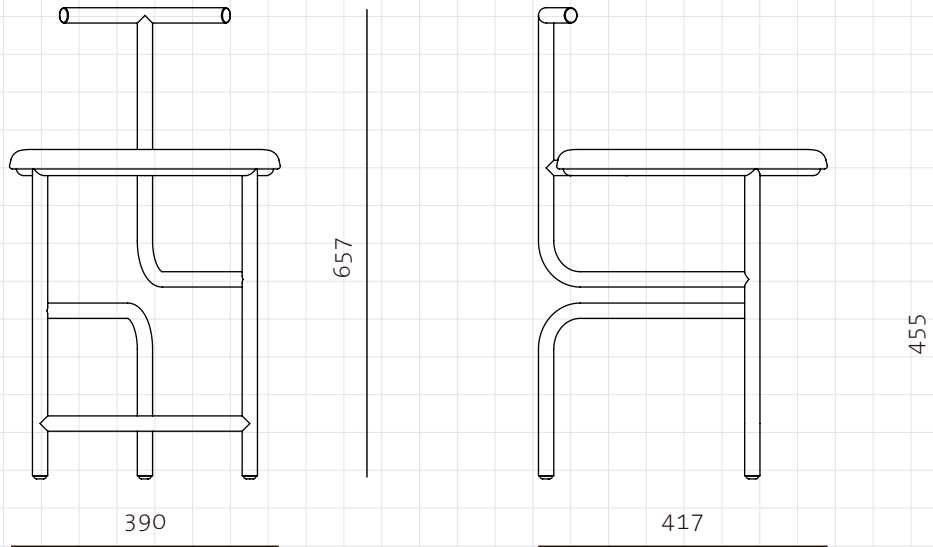

**Blend Chair W**

**CODE**  
**DIMENSIONS**

BD-S210-WD  
W390 x D417 x H657 mm  
Seating height: 455mm

**NET WEIGHT**  
**ENVIRONMENT**  
**MATERIALS**

6.3 kg  
Indoor  
Powder coated steel frame, solid wood seat  
\*Please refer to website or contact your local representative for complete material swatches.

**SHIPPING**

<b>Package</b>	Assembled		
<b>Package Qty</b>	1 pcs/box		
<b>Packaging</b>	<b>Measurement (mm)</b>	<b>Volume (cbm)</b>	<b>Gross Weight (kg)</b>
<b>FCL</b>	W455 x D482 x H742	0.16	9.96
<b>LCL/AIR</b>	W495 x D522 x H832	0.21	12.97