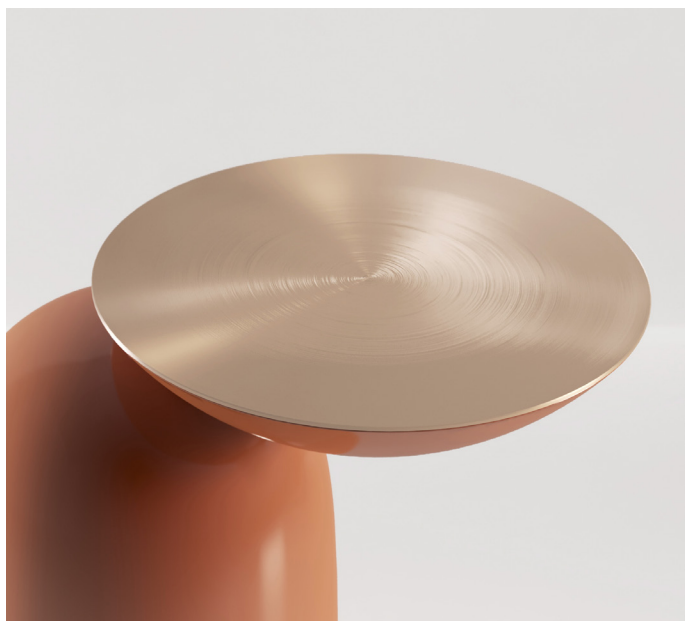

Pingu
Side Table

SECOLO

Pingu Side Table

2020

Pingu is a playful addition to any room, offering up a place for a drink or an ashtray beside your chair. An inverted dome is supported by a soft-shaped base which it is barely touching. A metal top adds a touch of luxury. Pingu is available in any RAL colour in high gloss or matte finishes. The metal is available in any metal finish including both brushed and polished versions.

Premium Marble Finishes

- Botanic Green
- Calacatta Oro
- Other marbles and stones available on request

POSSIBLE CUSTOMISATION

- Height

48

35

53

SECOLO