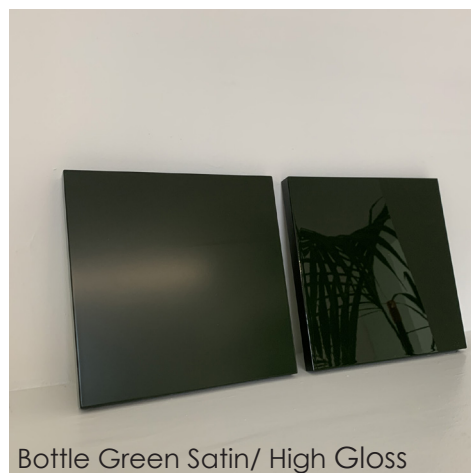

Pingu
Side Table

SECOLO

Pingu Side Table

2020

Pingu is a playful addition to any room, offering up a place for a drink or an ashtray beside your chair. An inverted dome is supported by a soft-shaped base which it is barely touching. A metal top adds a touch of luxury. Pingu is available in any RAL colour in high gloss or matte finishes. The metal is available in any metal finish including both brushed and polished versions.

- Satin (Bronze, Brass, Champagne, Aluminium)
- Polished (Bronze, Brass, Champagne, Aluminium)
- Any RAL colour

Standard Marble Finishes

- Carrara CD
- Arabescato Orobico
- Dark Emperador
- Travertino
- Nero Marquina

Premium Marble Finishes

- Botanic Green
- Calacatta Oro
- Other marbles and stones available on request

POSSIBLE CUSTOMISATION

- Height

48

35

53

SECOLO

Lacquered Wood

Window Grey Satin/ High Gloss

Azure Blue Satin/ High Gloss

Mahogany Brown Satin/ High Gloss

Strawberry Red Satin/ High Gloss

Maize Satin/ High Gloss

Bottle Green Satin/ High Gloss

Pearl Orange Satin/ High Gloss