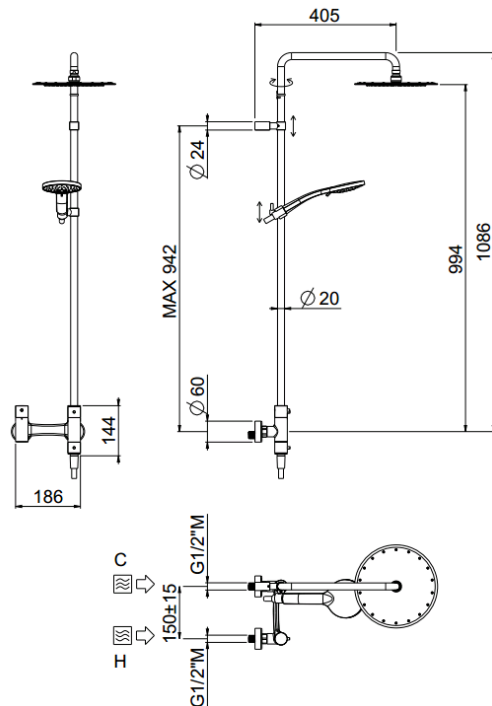

## TECHNICAL INFORMATION

Bridge shower column including exposed thermostatic mixer with diverter, turning bar with adjustable mounting. Round ultra-thin shower head, Ø240, non-liming in stainless steel. 3 jets non-liming shower in ABS. Smooth double anti-torsion PVC flexible hose, cm 150. CHROME

## SPARE PARTS

ORIC020  
deviazione dx  
right diverter

ORIC024  
deviazione sx  
left diverter

ORIC013  
T°

## TECHNICAL DRAWING