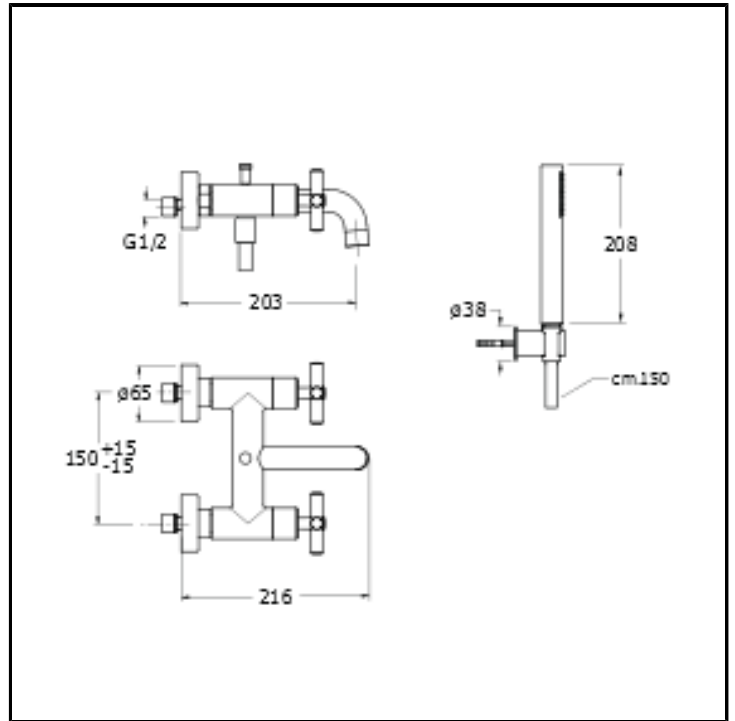

CRIEV180

External bath mixer with LONG LIFE flexible hose and anti-lime hand shower

FINITURE

- White matt
- Chrome
- Polished black chrome
- Brushed black chrome
- Polished metallic
- Brushed metallic
- Black matt
- Yellow gold oro
- PVD polished rose gold
- PVD brushed rose gold
- Brushed old brass