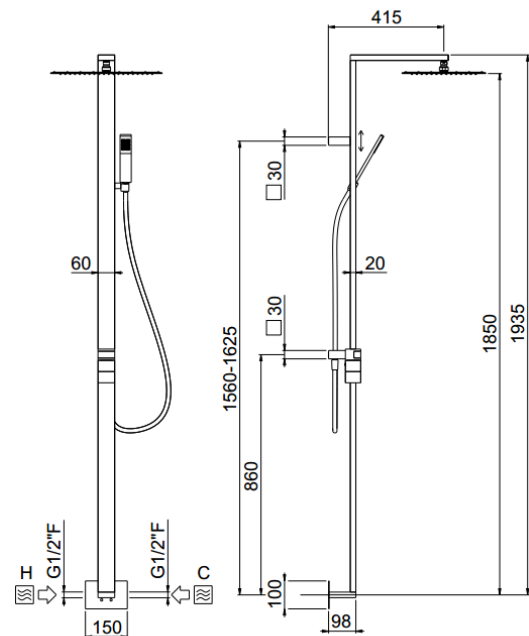

Vehla

Vehla soffione MySlim ispezionabile
00-1103-CR

TECHNICAL INFORMATION

Shower column in brass, with fixed shower holder and integrated progressive mixer. 3 mm ultra-thin rectangular shower head, 500x350, non-liming, inspectable and serviceable in chromed stainless steel. One jet rectangular hand shower in brass, non-liming, inspectable and serviceable. Smooth anti-torsion PVC flexible hose cm150. CHROME

Flow rate:
x rubinetto

PICTURE

SPARE PARTS

ORIC037
Deviatore
Diverter

ORIC011
Progressiva
Progressive
T°

FEATURES

Rain jet

Safe touch

double anti-torsion

inspectable rectangular

TECHNICAL DRAWING

FINISHINGS