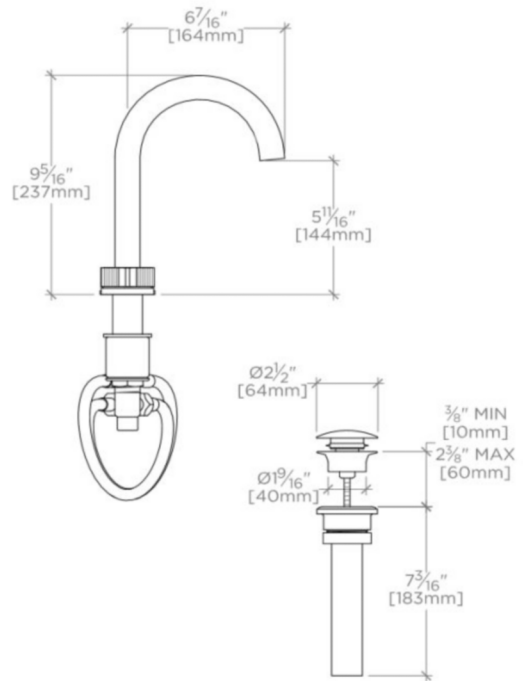

BOND

BLS24A

Bond Tandem Series Gooseneck Lavatory Faucet with Guilloche Lines Knob Handles

INSPIRATION

Modern bath fittings infused with rare soul and artistry. The collection comprises 3 distinct series, each defined by ever-more specialized elements.

WATERWORKS

BOND

BLS24A

Bond Tandem Series Gooseneck Lavatory Faucet with Guilloche Lines Knob Handles

TOP VIEW

SCALE: $1\frac{1}{2}$ "=1'-0"

FRONT VIEW

SCALE: $1\frac{1}{2}$ "=1'-0"

SIDE VIEW

SCALE: $1\frac{1}{2}$ "=1'-0"