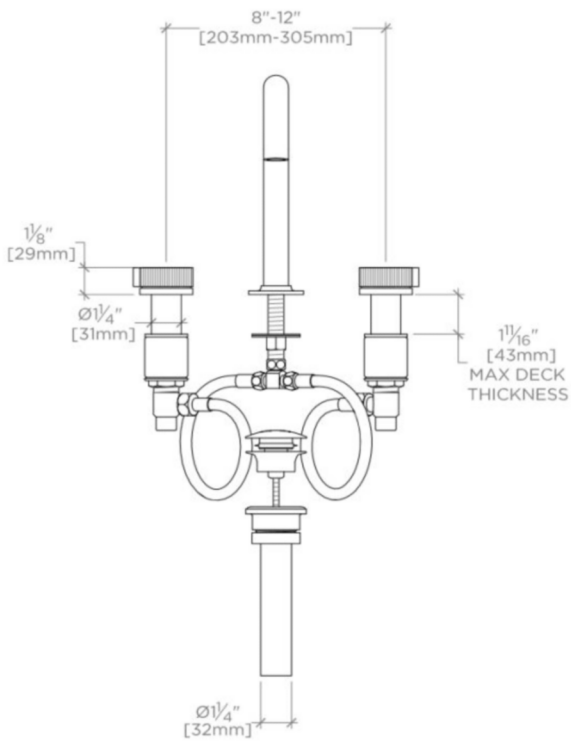

BOND

BLS24A

Bond Tandem Series Gooseneck Lavatory Faucet with Guilloche Lines Knob Handles

INSPIRATION

Modern bath fittings infused with rare soul and artistry. The collection comprises 3 distinct series, each defined by ever-more specialized elements.

WATERWORKS

BOND

BLS24A

Bond Tandem Series Gooseneck Lavatory Faucet with Guilloche Lines Knob Handles

TOP VIEW

SCALE: $1\frac{1}{2}$ "=1'-0"

FRONT VIEW

SCALE: $1\frac{1}{2}$ "=1'-0"

SIDE VIEW

SCALE: $1\frac{1}{2}$ "=1'-0"