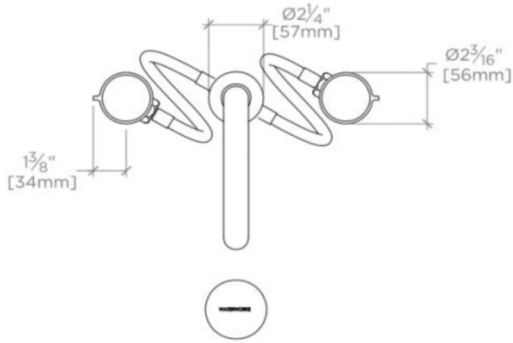

BOND

BLS24A

Bond Tandem Series Gooseneck Lavatory Faucet with Guilloche Lines Knob Handles

INSPIRATION

Modern bath fittings infused with rare soul and artistry. The collection comprises 3 distinct series, each defined by ever-more specialized elements.

WATERWORKS

BOND

BLS24A

Bond Tandem Series Gooseneck Lavatory Faucet with Guilloche Lines Knob Handles

TOP VIEW

SCALE: $1\frac{1}{2}$ "=1'-0"

FRONT VIEW

SCALE: $1\frac{1}{2}$ "=1'-0"

SIDE VIEW

SCALE: $1\frac{1}{2}$ "=1'-0"