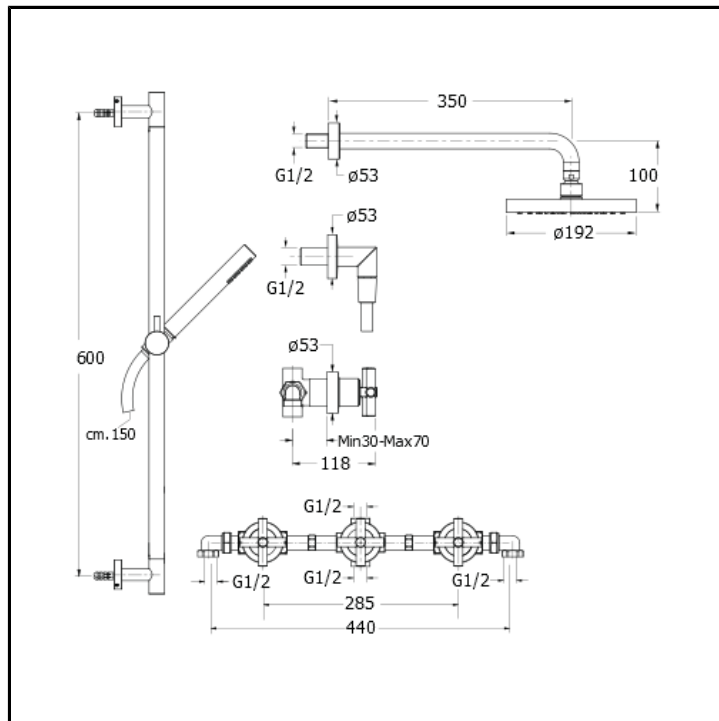

CRIEV161

Complete 3 hole concealed shower mixer with sliding bar, LONG LIFE flexible hose, skewed anti-lime hand shower and anti-lime checkable overhead shower

FINITURE

- White matt
- Chrome
- Polished black chrome
- Brushed black chrome
- Polished metallic
- Brushed metallic
- Black matt
- Yellow gold oro
- PVD polished rose gold
- PVD brushed rose gold
- Brushed old brass