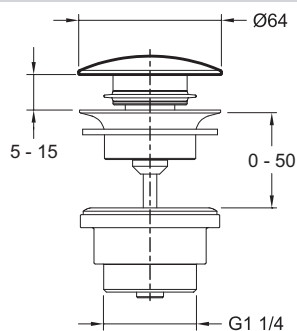

### Features

• WEIGHT: 1 kg

• MATERIAL: Brass

### Technical drawing

Product Specification: Click pop-up waste. E30536. Collection: NO COLLECTION. WEIGHT: 1 kg. MATERIAL: Brass.

\*Due to possible variations in computer and printer calibrations, technical factors and certain finish characteristics, the colors you see may not accurately portray the actual colors and are provided as a guide only.