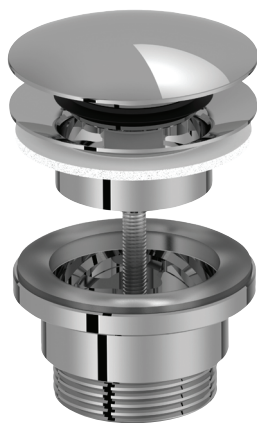

E30536

Collection: NO COLLECTION

Finish\*:

Main features:

### Features

• WEIGHT: 1 kg

• MATERIAL: Brass

### Consumer benefits

• HEAVY-DUTY COATING: Unique treatment to avoid fingermarks on the faucet. Extra-resistant finish guaranteed 25 years.

### Technical drawing

Product Specification: Click pop-up waste. E30536. Collection: NO COLLECTION. WEIGHT: 1 kg. MATERIAL: Brass.

\*Due to possible variations in computer and printer calibrations, technical factors and certain finish characteristics, the colors you see may not accurately portray the actual colors and are provided as a guide only.