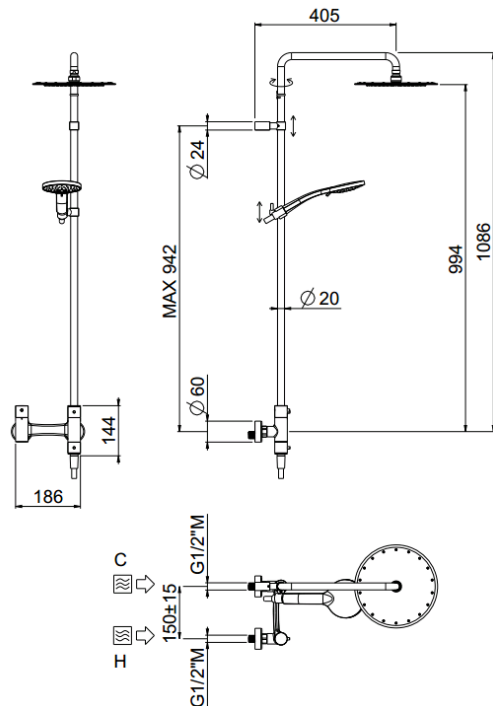

Così

Così, MySlim head shower
01-1732-N-CR

TECHNICAL INFORMATION

Bridge shower column including exposed mixer with diverter, turning bar with adjustable mounting. Round ultra-thin shower head, Ø220, non-liming in stainless steel. 3 jets non-liming shower in ABS. Smooth double anti-torsion PVC flexible hose, cm 150. CHROME

Flow rate:
x rubinetto

PICTURE

SPARE PARTS

ORIC020
deviazione dx
right diverter

ORIC024
deviazione sx
left diverter

ORIC019
T°

FEATURES

rain jet

central jet

side jet

Safe touch

double anti-torsion

adjustable column

TECHNICAL DRAWING

FINISHINGS