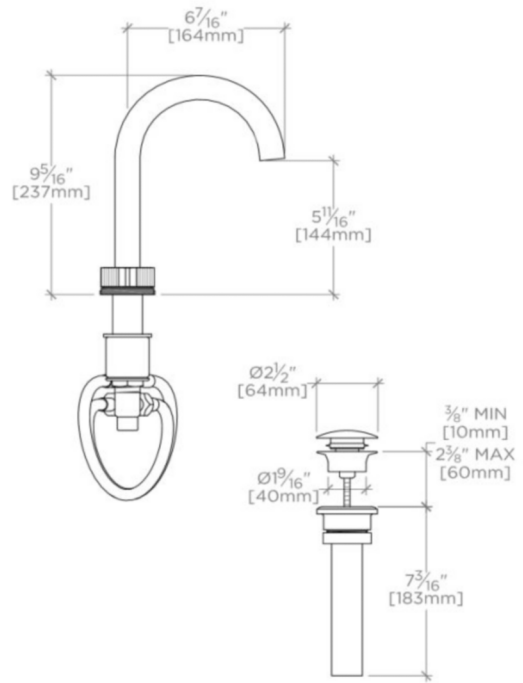

### TECHNICAL DETAILS

ADA Compliance: Yes  
Deck Thickness Maximum: 1 11/16"  
Deck Thickness Minimum: 1/4"  
Drain Depth Maximum: 2 5/8"  
Drain Hole Diameter: 1 3/4"  
Drain Style: Push Touch  
Fittings Hole Diameter: 1 3/8"  
Handle Spread Maximum: 12"  
Handle Spread Minimum: 8"  
Handle Turn Angle: Quarter Turn  
Drain Depth Minimum: 3/8"  
Inlet Connection Size: 1/2"  
Inlet Connection Type: Male with Supply Nut  
Number of Holes: Three Hole  
Primary Material: Brass  
Restricted Maximum Flow Rate: 1.2 gpm  
Spout Swivel: N  
Valve Material: Ceramic  
Water Pressure Maximum: 85.0 psi  
Water Pressure Minimum: 20.0 psi  
Water Pressure Recommended: 45.0 psi

### PRODUCT FEATURES

Knob Handles

Includes European size push touch drain

Features Two-Tone Knob Handles

Stocked in Nickel and Brass

Available in 1.2gpm (4.5L/min) flow rate

## BOND

BLS24B

Bond Tandem Series Gooseneck Lavatory Faucet with Two-Tone  
Guilloche Lines Knob Handle

TOP VIEW

SCALE:  $1\frac{1}{2}$ "=1'-0"

FRONT VIEW

SCALE:  $1\frac{1}{2}$ "=1'-0"

SIDE VIEW

SCALE:  $1\frac{1}{2}$ "=1'-0"