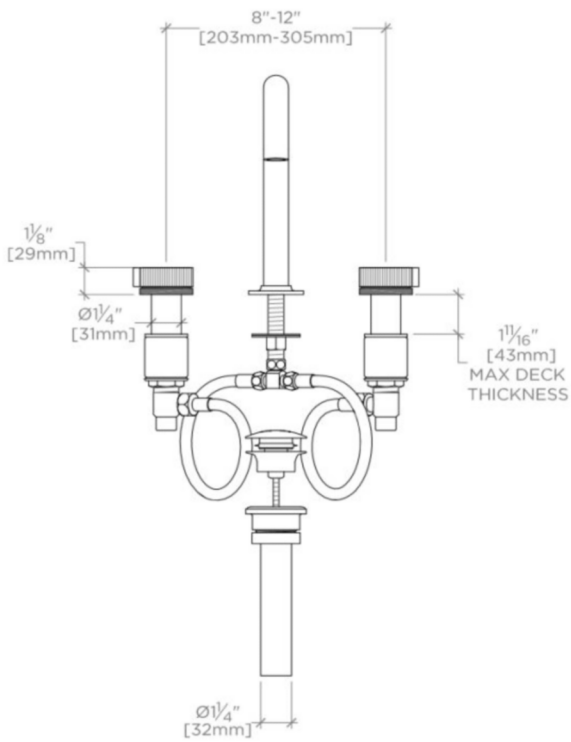

### TECHNICAL DETAILS

ADA Compliance: Yes  
Deck Thickness Maximum: 1 11/16"  
Deck Thickness Minimum: 1/4"  
Drain Depth Maximum: 2 5/8"  
Drain Hole Diameter: 1 3/4"  
Drain Style: Push Touch  
Fittings Hole Diameter: 1 3/8"  
Handle Spread Maximum: 12"  
Handle Spread Minimum: 8"  
Handle Turn Angle: Quarter Turn  
Drain Depth Minimum: 3/8"  
Inlet Connection Size: 1/2"  
Inlet Connection Type: Male with Supply Nut  
Number of Holes: Three Hole  
Primary Material: Brass  
Restricted Maximum Flow Rate: 1.2 gpm  
Spout Swivel: N  
Valve Material: Ceramic  
Water Pressure Maximum: 85.0 psi  
Water Pressure Minimum: 20.0 psi  
Water Pressure Recommended: 45.0 psi

## BOND

BLS24B

Bond Tandem Series Gooseneck Lavatory Faucet with Two-Tone  
Guilloche Lines Knob Handle

TOP VIEW

SCALE:  $1\frac{1}{2}$ "=1'-0"

FRONT VIEW

SCALE:  $1\frac{1}{2}$ "=1'-0"

SIDE VIEW

SCALE:  $1\frac{1}{2}$ "=1'-0"