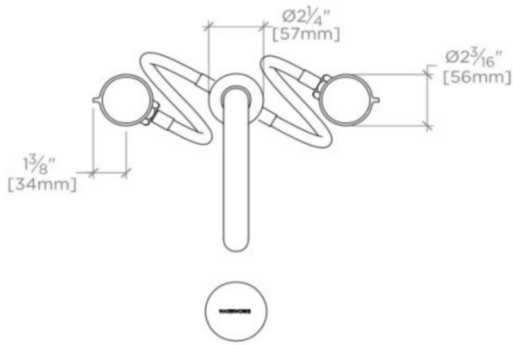

### TECHNICAL DETAILS

ADA Compliance: Yes  
Deck Thickness Maximum: 1 11/16"  
Deck Thickness Minimum: 1/4"  
Drain Depth Maximum: 2 5/8"  
Drain Hole Diameter: 1 3/4"  
Drain Style: Push Touch  
Fittings Hole Diameter: 1 3/8"  
Handle Spread Maximum: 12"  
Handle Spread Minimum: 8"  
Handle Turn Angle: Quarter Turn  
Drain Depth Minimum: 3/8"  
Inlet Connection Size: 1/2"  
Inlet Connection Type: Male with Supply Nut  
Number of Holes: Three Hole  
Primary Material: Brass  
Restricted Maximum Flow Rate: 1.2 gpm  
Spout Swivel: N  
Valve Material: Ceramic  
Water Pressure Maximum: 85.0 psi  
Water Pressure Minimum: 20.0 psi  
Water Pressure Recommended: 45.0 psi

### PRODUCT FEATURES

Knob Handles

Includes European size push touch drain

Features Two-Tone Knob Handles

Stocked in Nickel and Brass

Available in 1.2gpm (4.5L/min) flow rate

## BOND

BLS24B

Bond Tandem Series Gooseneck Lavatory Faucet with Two-Tone  
Guilloche Lines Knob Handle

TOP VIEW

SCALE:  $1\frac{1}{2}$ "=1'-0"

FRONT VIEW

SCALE:  $1\frac{1}{2}$ "=1'-0"

SIDE VIEW