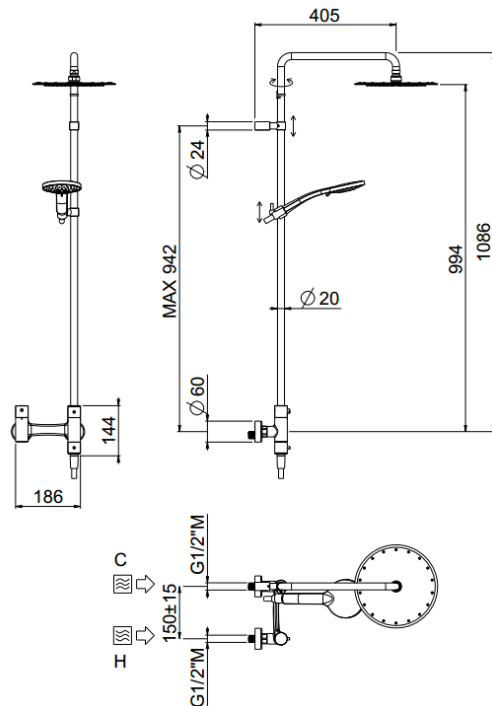

## TECHNICAL INFORMATION

Bridge shower column including exposed thermostatic mixer with diverter, turning bar with adjustable mounting. Round ultra-thin shower head, Ø300, non-liming, inspectable and serviceable in chromed stainless steel. 3 jets non-liming shower in ABS. Smooth double anti-torsion PVC flexible hose, cm 150. CHROME

## SPARE PARTS

ORIC020  
deviazione dx  
right diverter

ORIC024  
deviazione sx  
left diverter

ORIC013  
T°

## FEATURES

rain jet

central jet

side jet

Safe touch

double anti-torsion

adjustable column

inspectable round

## TECHNICAL DRAWING