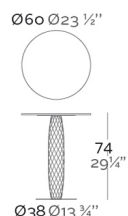

VASES Round Table
VASES Mesa Redonda

Finishes

BASIC

Ref. 47073

Matt Polyethylene

COLOR	BASIC
ICE	
WHITE	
BLACK	
BRONZE	
STEEL	
ANTHRACITE	
RED	
PISTACHIO	
ORANGE	
KAKI	
NAVY	
PLUM	
TAUPE	
ECRU	
BEIGE