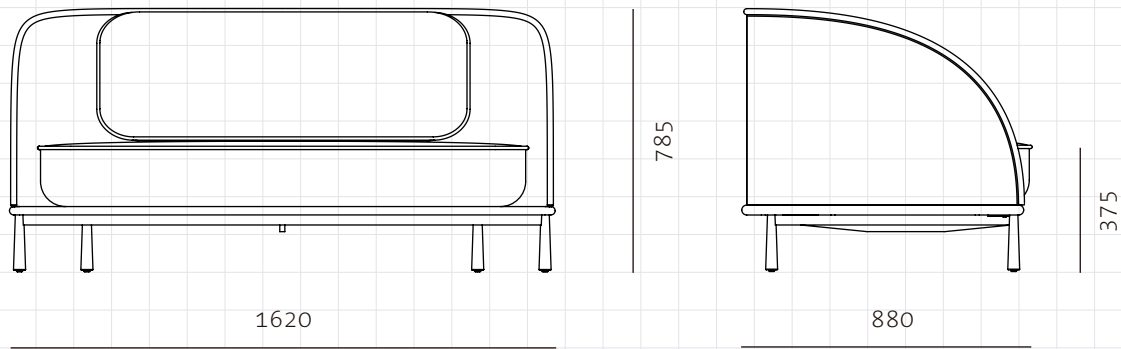

Arc Sofa Love Seat

CODE

AR-S430

DIMENSIONS

W1620 x D880 x H785mm

NET WEIGHT

Seating height: 375mm

ENVIRONMENT

68.0 kg

MATERIALS

Indoor

Veneer laminate base, steel leg, upholstery

*Please refer to website or contact your local representative for complete material swatches.

SHIPPING

Package	Assembled		
Package Qty	1 pcs/box		
Packaging	Measurement (mm)	Volume (cbm)	Gross Weight (kg)
FCL	W1705 x D965 x H890	1.46	80.03
LCL/AIR	W1725 x D985 x H985	1.67	99.78