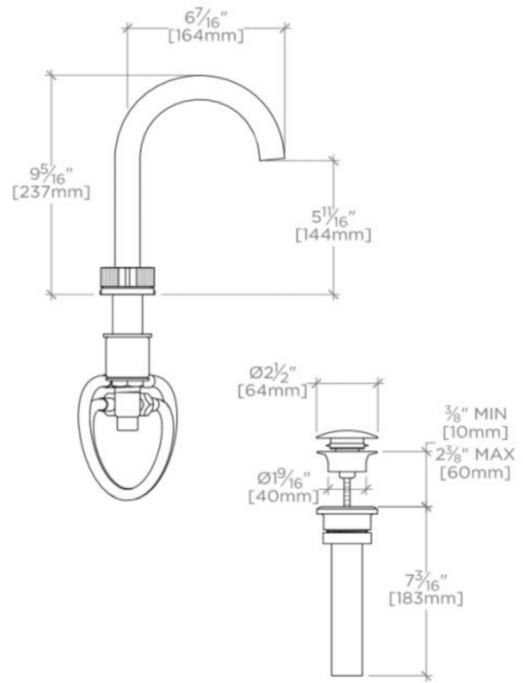

BOND

BLS24D

Bond Union Series Gooseneck Lavatory Faucet with Enamel Guilloche Lines Knob Handles

TECHNICAL DETAILS

ADA Compliance: Yes
Deck Thickness Maximum: 1 11/16"
Deck Thickness Minimum: 1/4"
Drain Depth Maximum: 2 5/8"
Drain Hole Diameter: 1 3/4"
Drain Style: Push Touch
Fittings Hole Diameter: 1 3/8"
Handle Spread Maximum: 12"
Handle Spread Minimum: 8"
Handle Turn Angle: Quarter Turn
Drain Depth Minimum: 3/8"
Inlet Connection Size: 1/2"
Inlet Connection Type: Male with Supply Nut
Number of Holes: Three Hole
Primary Material: Brass
Restricted Maximum Flow Rate: 1.2 gpm
Spout Swivel: N
Valve Material: Ceramic
Water Pressure Maximum: 85.0 psi
Water Pressure Minimum: 20.0 psi
Water Pressure Recommended: 45.0 psi

Features Guilloche Link Pattern Knob Handles

Stocked in Nickel and Brass

Available in 1.2gpm (4.5L/min) flow rate

WATERWORKS

BOND

BLS24D

Bond Union Series Gooseneck Lavatory Faucet with Enamel Guilloche Lines Knob Handles

TOP VIEW

SCALE: $1\frac{1}{2}$ "=1'-0"

FRONT VIEW

SCALE: $1\frac{1}{2}$ "=1'-0"

SIDE VIEW

SCALE: $1\frac{1}{2}$ "=1'-0"