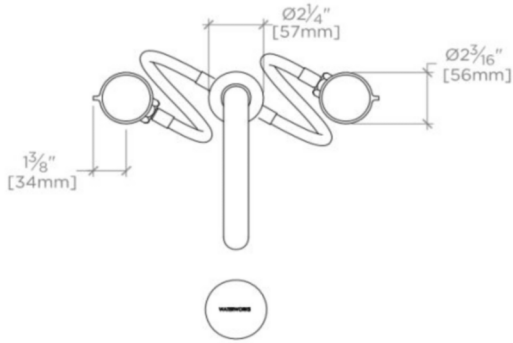

BOND

BLS24D

Bond Union Series Gooseneck Lavatory Faucet with Enamel Guilloche Lines Knob Handles

TECHNICAL DETAILS

ADA Compliance: Yes
Deck Thickness Maximum: 1 11/16"
Deck Thickness Minimum: 1/4"
Drain Depth Maximum: 2 5/8"
Drain Hole Diameter: 1 3/4"
Drain Style: Push Touch
Fittings Hole Diameter: 1 3/8"
Handle Spread Maximum: 12"
Handle Spread Minimum: 8"
Handle Turn Angle: Quarter Turn
Drain Depth Minimum: 3/8"
Inlet Connection Size: 1/2"
Inlet Connection Type: Male with Supply Nut
Number of Holes: Three Hole
Primary Material: Brass
Restricted Maximum Flow Rate: 1.2 gpm
Spout Swivel: N
Valve Material: Ceramic
Water Pressure Maximum: 85.0 psi
Water Pressure Minimum: 20.0 psi
Water Pressure Recommended: 45.0 psi

Features Guilloche Link Pattern Knob Handles

Stocked in Nickel and Brass

Available in 1.2gpm (4.5L/min) flow rate

WATERWORKS

BOND

BLS24D

Bond Union Series Gooseneck Lavatory Faucet with Enamel Guilloche Lines Knob Handles

TOP VIEW

SCALE: $1\frac{1}{2}$ "=1'-0"

FRONT VIEW

SCALE: $1\frac{1}{2}$ "=1'-0"

SIDE VIEW

SCALE: $1\frac{1}{2}$ "=1'-0"