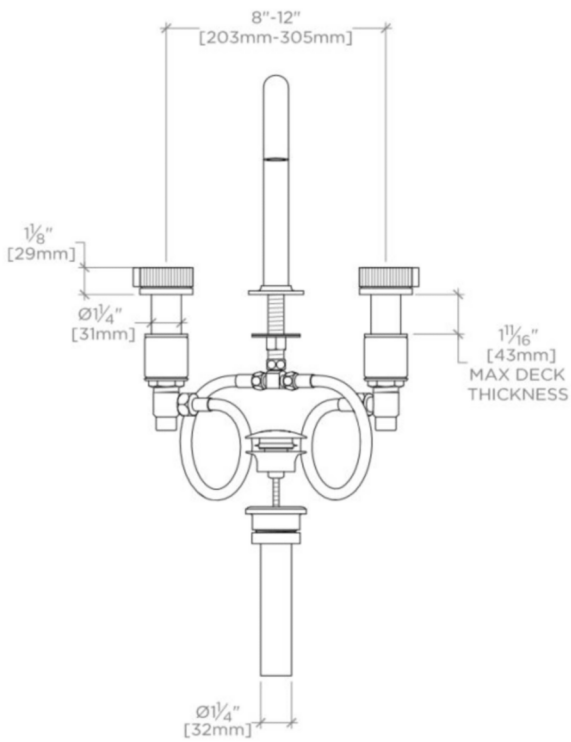

BOND

BLS24D

Bond Union Series Gooseneck Lavatory Faucet with Enamel Guilloche Lines Knob Handles

TECHNICAL DETAILS

ADA Compliance: Yes
Deck Thickness Maximum: 1 11/16"
Deck Thickness Minimum: 1/4"
Drain Depth Maximum: 2 5/8"
Drain Hole Diameter: 1 3/4"
Drain Style: Push Touch
Fittings Hole Diameter: 1 3/8"
Handle Spread Maximum: 12"
Handle Spread Minimum: 8"
Handle Turn Angle: Quarter Turn
Drain Depth Minimum: 3/8"
Inlet Connection Size: 1/2"
Inlet Connection Type: Male with Supply Nut
Number of Holes: Three Hole
Primary Material: Brass
Restricted Maximum Flow Rate: 1.2 gpm
Spout Swivel: N
Valve Material: Ceramic
Water Pressure Maximum: 85.0 psi
Water Pressure Minimum: 20.0 psi
Water Pressure Recommended: 45.0 psi

Features Guilloche Link Pattern Knob Handles

Stocked in Nickel and Brass

Available in 1.2gpm (4.5L/min) flow rate

WATERWORKS

BOND

BLS24D

Bond Union Series Gooseneck Lavatory Faucet with Enamel Guilloche Lines Knob Handles

TOP VIEW

SCALE: $1\frac{1}{2}$ "=1'-0"

FRONT VIEW

SCALE: $1\frac{1}{2}$ "=1'-0"

SIDE VIEW

SCALE: $1\frac{1}{2}$ "=1'-0"