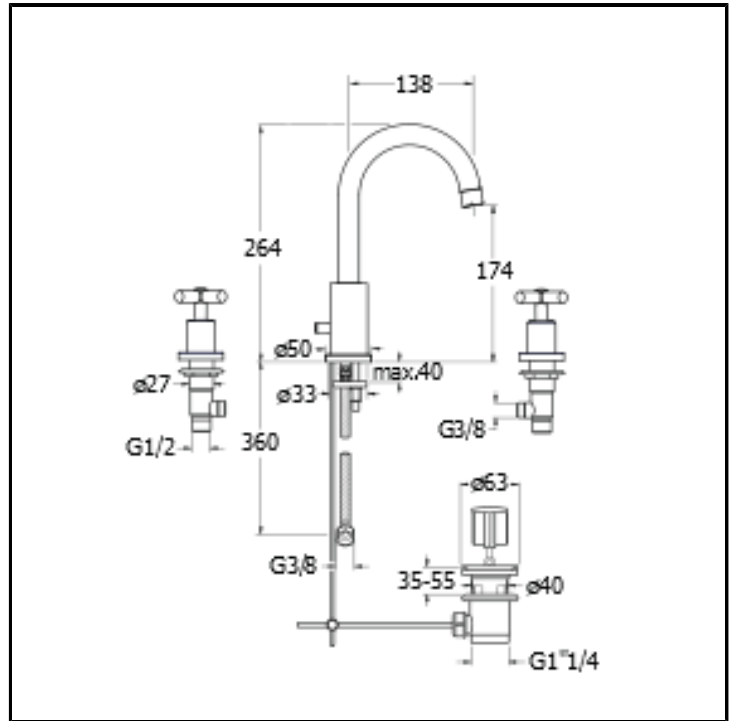

CRIEV205

3 hole basin mixer REGULAR with 1"1/4 pop up waste

FINITURE

- White matt
- Chrome
- Polished black chrome
- Brushed black chrome
- Polished metallic
- Brushed metallic
- Black matt
- Yellow gold oro
- PVD polished rose gold
- PVD brushed rose gold
- Brushed old brass