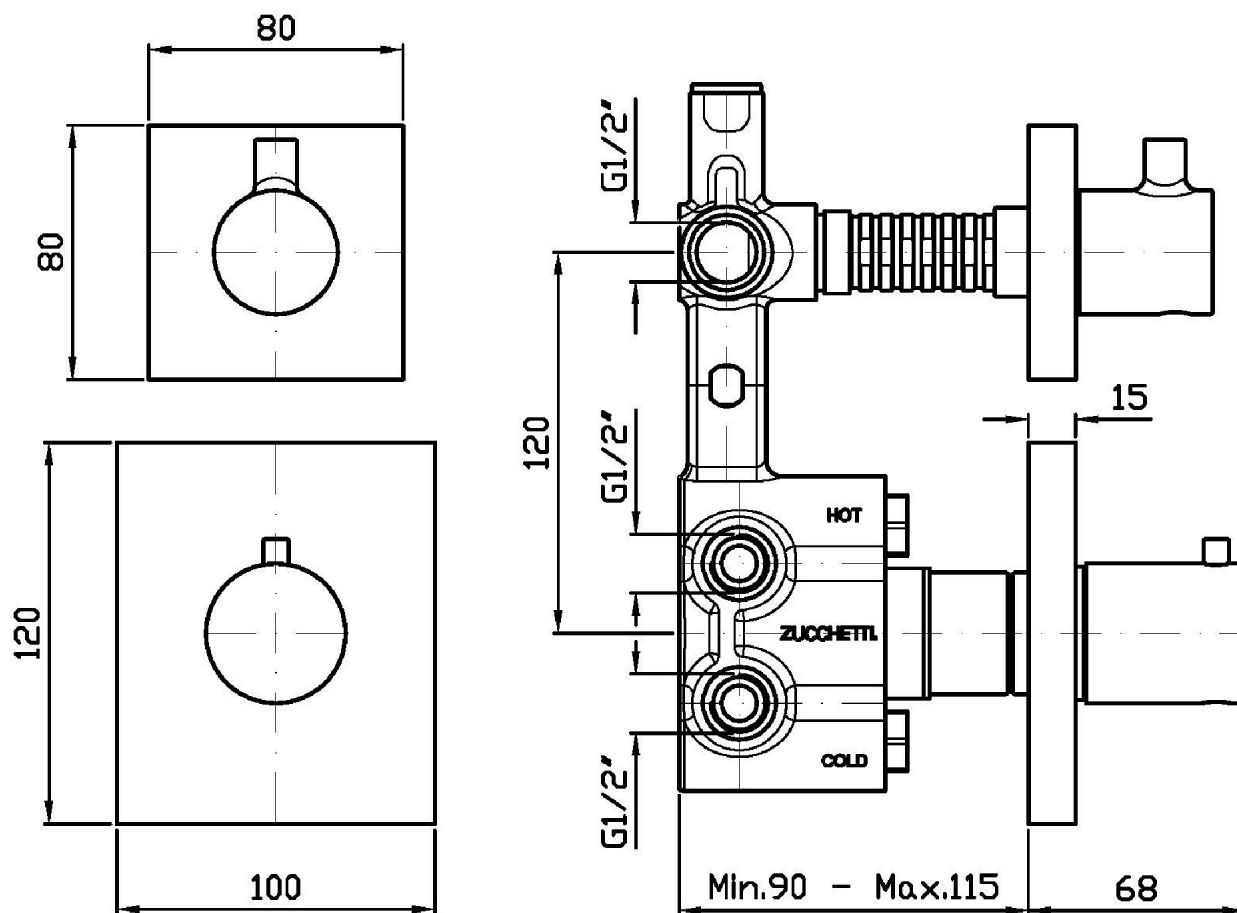

PAN

ZP8659

Disegno Complessivo / Overall Drawing