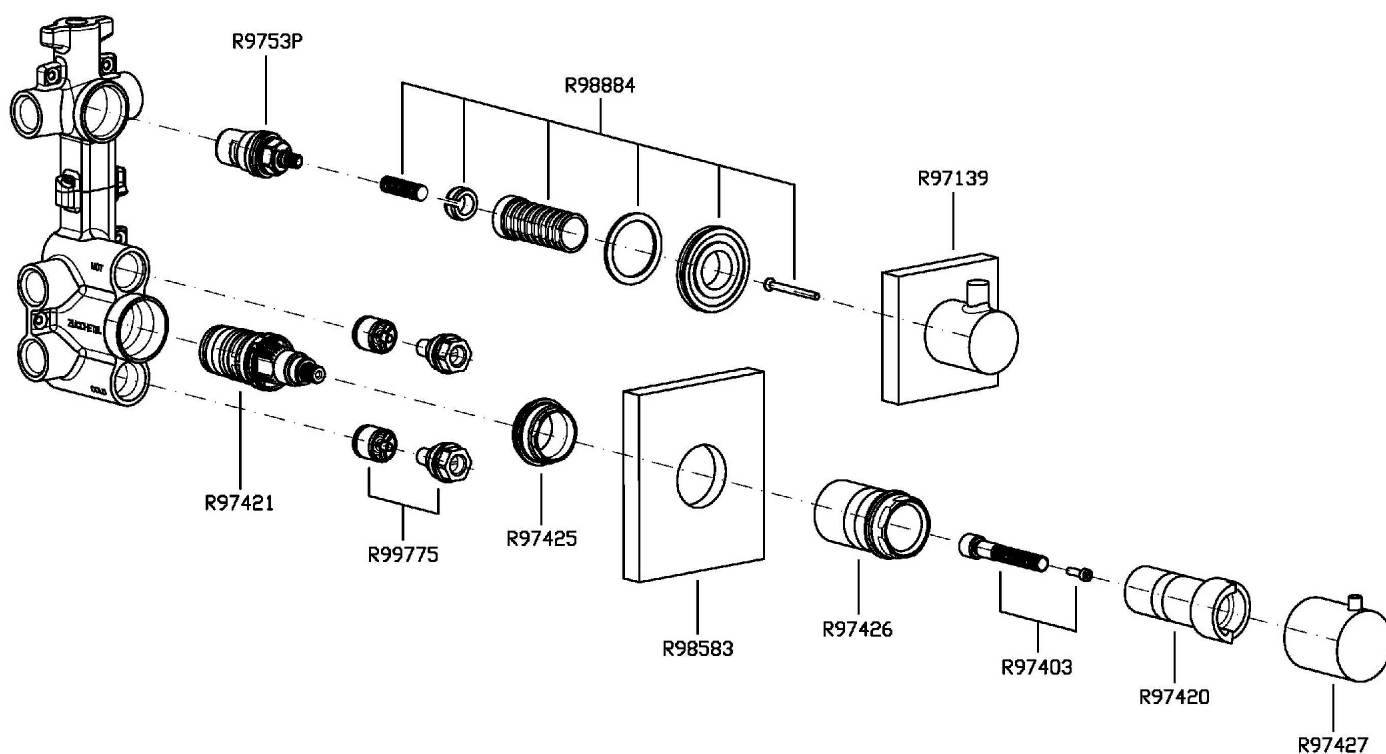

PAN

ZP8659

Esplosi / Exploded