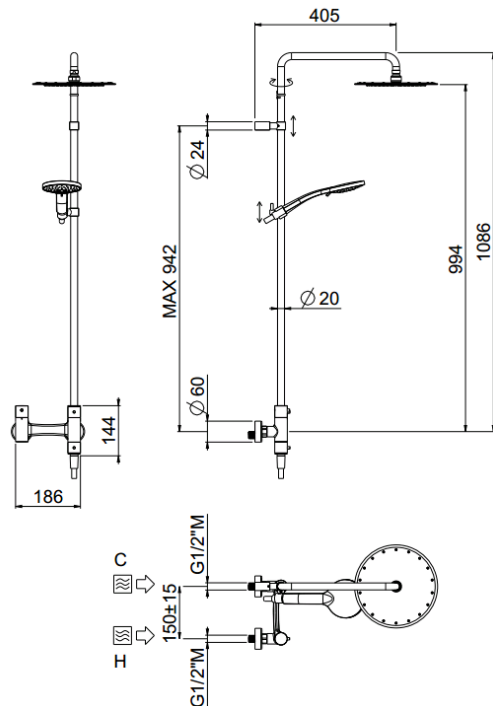

Così

Così, MySlim head shower
01-1730-N-CR

TECHNICAL INFORMATION

Bridge shower column including exposed mixer with diverter, turning bar with adjustable mounting. Round ultra-thin shower head, Ø300, non-liming in stainless steel. 3 jets non-liming shower in ABS. Smooth double anti-torsion PVC flexible hose, cm 150. CHROME

Flow rate:
x rubinetto

PICTURE

SPARE PARTS

ORIC020
deviazione dx
right diverter

ORIC024
deviazione sx
left diverter

ORIC019
T°

FEATURES

rain jet

central jet

side jet

Safe touch

double anti-torsion

adjustable column

TECHNICAL DRAWING

FINISHINGS