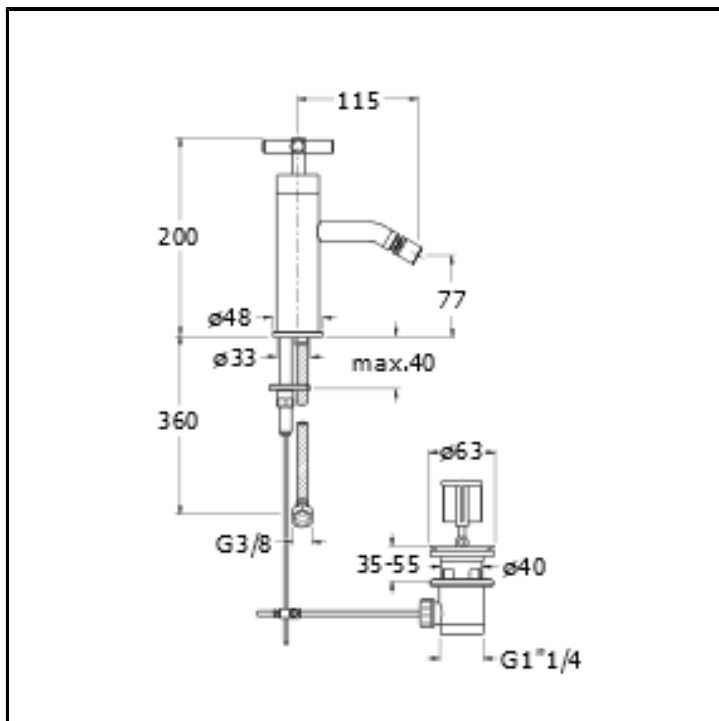

CRIEV321

Progressive bidet mixer with 1"1/4 pop up waste

FINITURE

 Chrome

FEATURES FROM TECHNOLOGIES

-
-
-

COMMAND

- Progressive