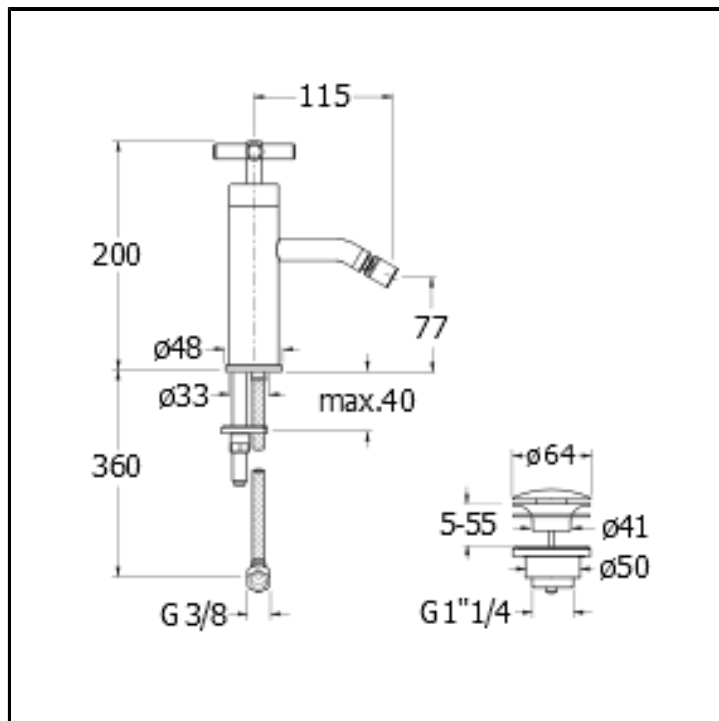

# CRIEV320

Progressive bidet mixer with 1"1/4 Up&Down waste