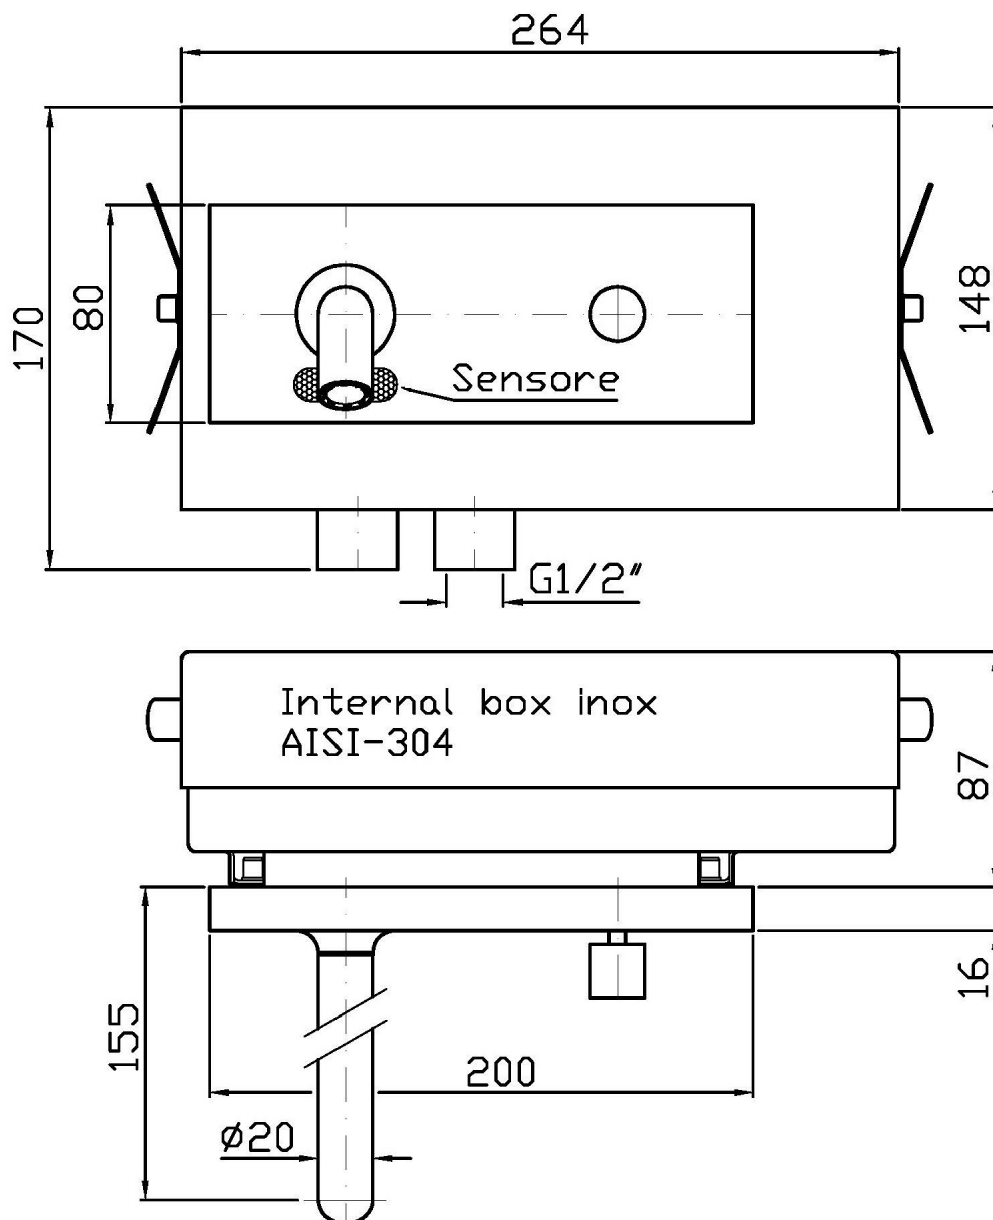

PAN

ZP8079

Disegno Complessivo / Overall Drawing