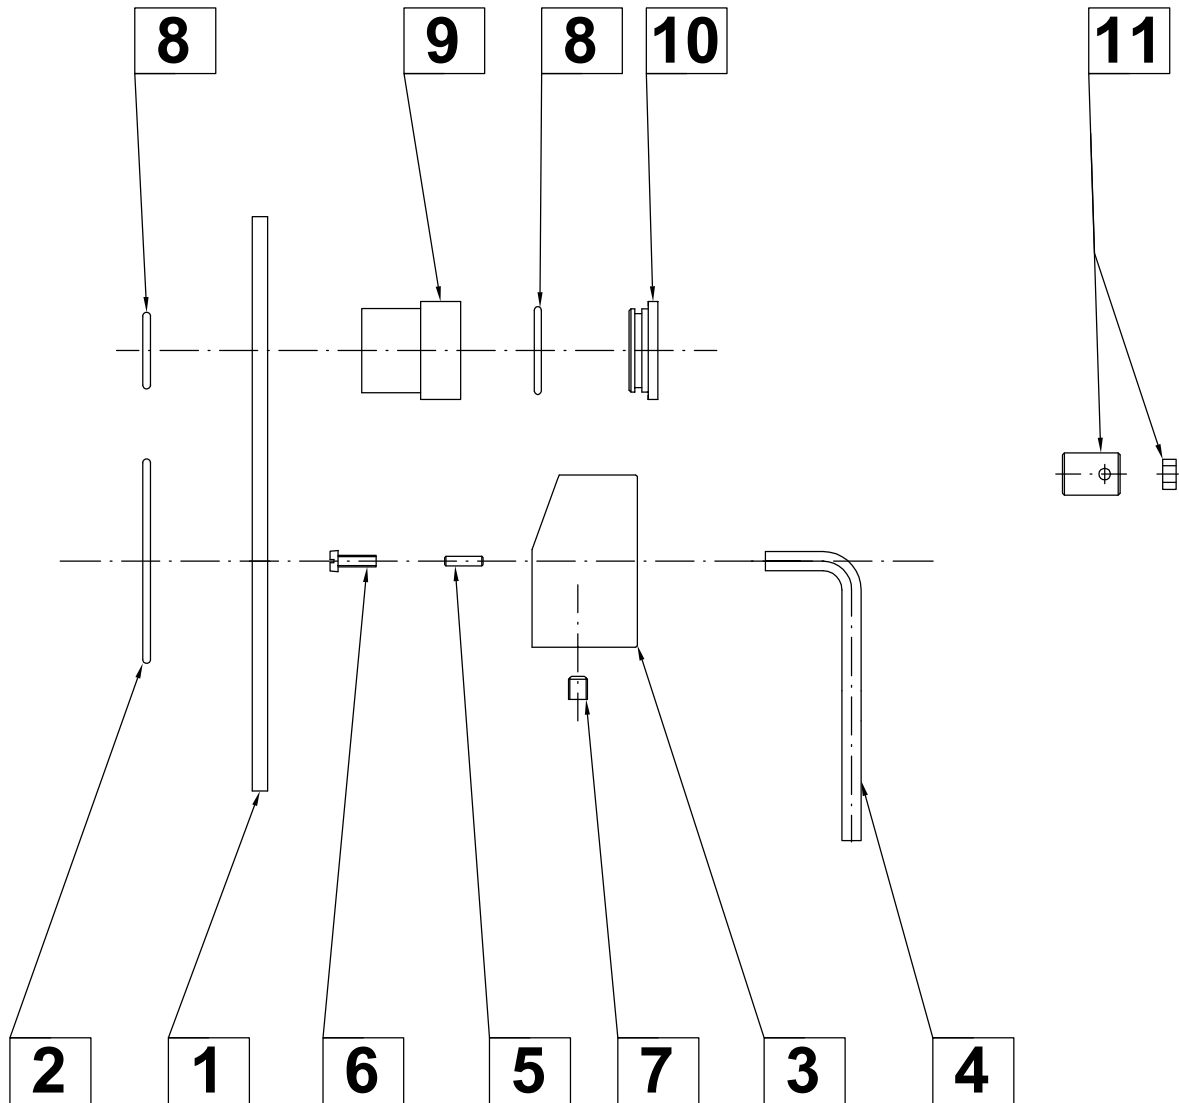

2354510

IMMERSION Series

GRAFF[®]
CUTTING EDGE DESIGN