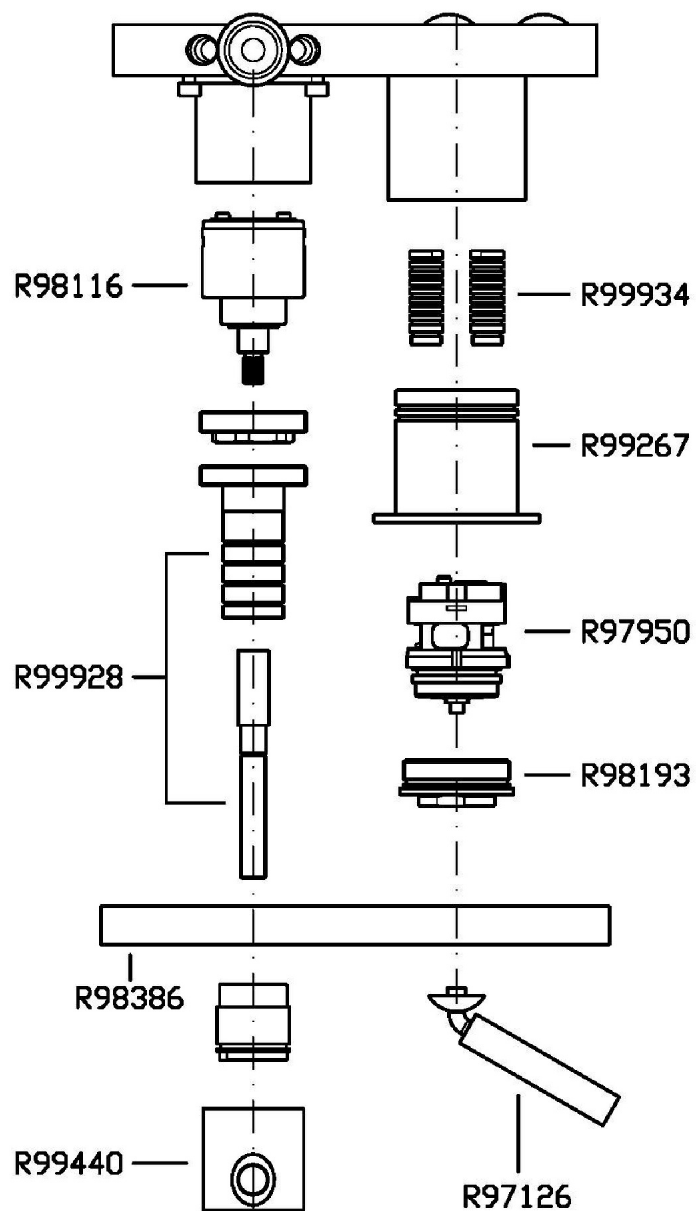

PAN

ZP8119

Esplosi / Exploded