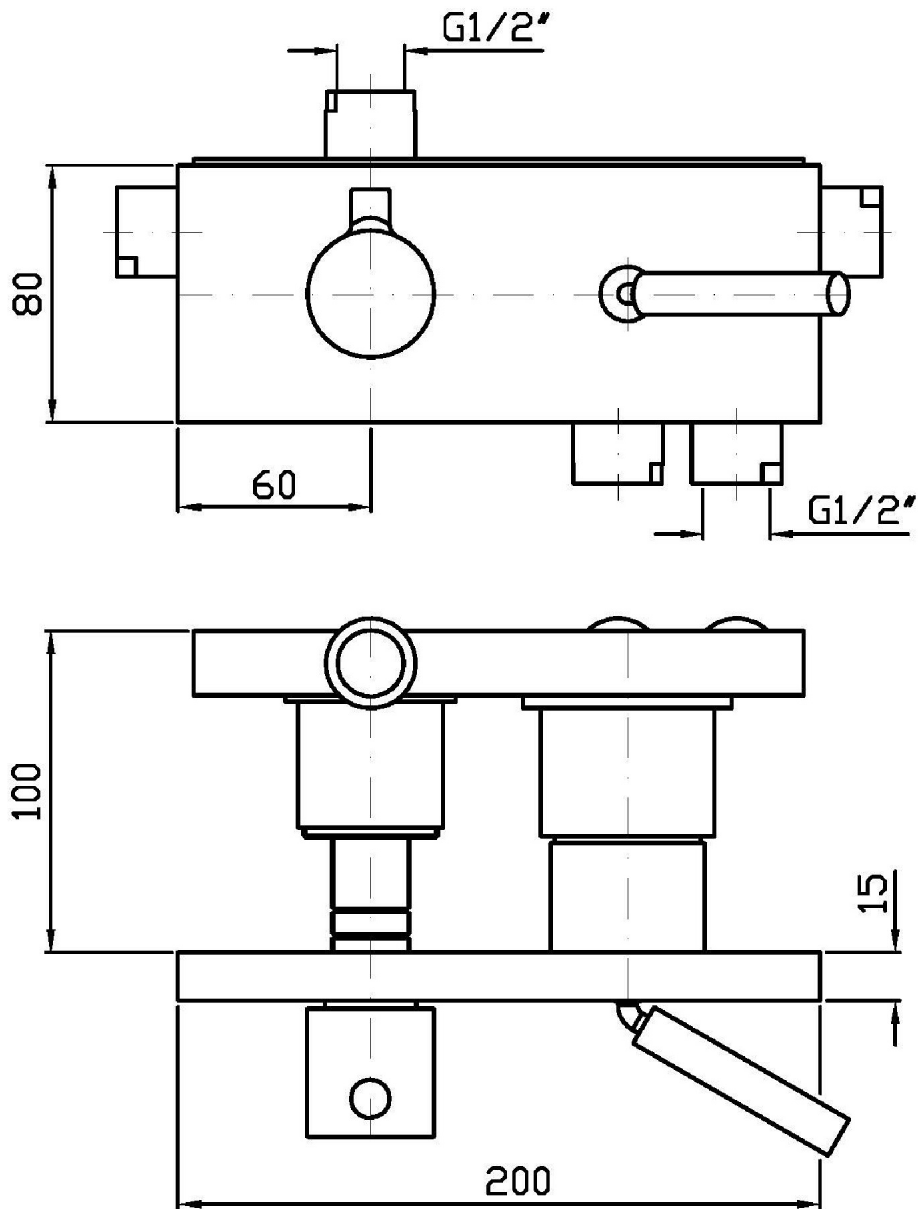

PAN

ZP8119

Disegno Complessivo / Overall Drawing