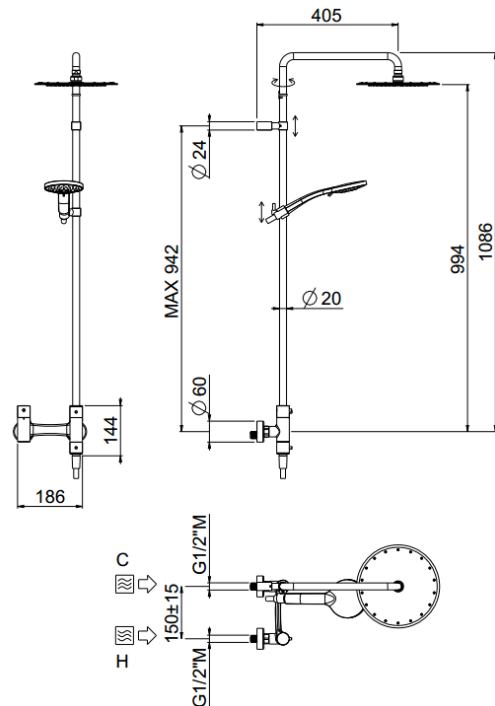

Così

Così, MySlim head shower
01-1736-N-CR

TECHNICAL INFORMATION

Bridge shower column including exposed mixer with diverter, turning bar with adjustable mounting. Round ultra-thin shower head, Ø240, non-liming in stainless steel. 3 jets non-liming shower in ABS. Smooth double anti-torsion PVC flexible hose, cm 150. CHROME

Flow rate:
x rubinetto

PICTURE

SPARE PARTS

ORIC020
deviazione dx
right diverter

ORIC024
deviazione sx
left diverter

ORIC019
T°

FEATURES

rain jet

central jet

side jet

Safe touch

double anti-torsion

adjustable column

TECHNICAL DRAWING

FINISHINGS