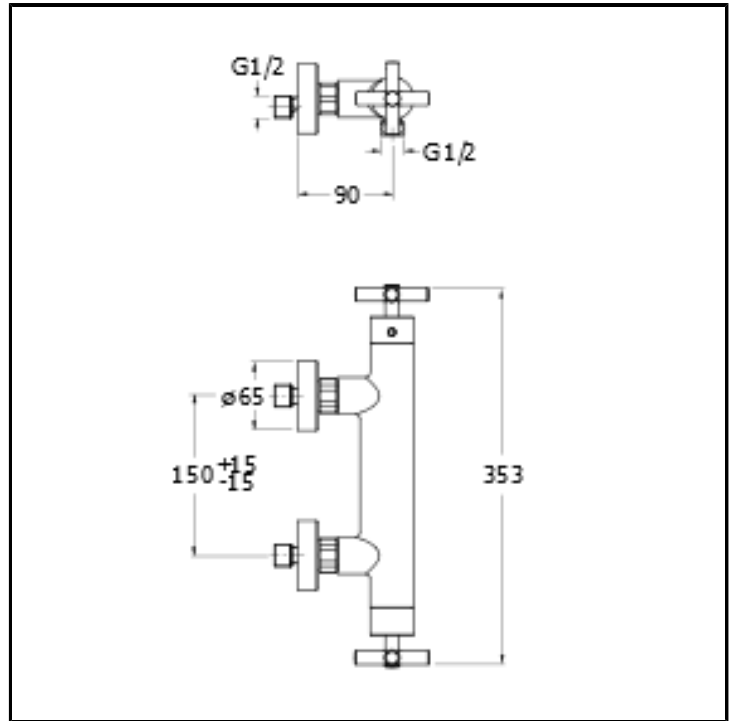

CRIEV451

External thermostatic shower mixer

FINITURE

- White matt
- Chrome
- Black matt

CHARACTERISTICS

-

COMMAND

- Thermostatic