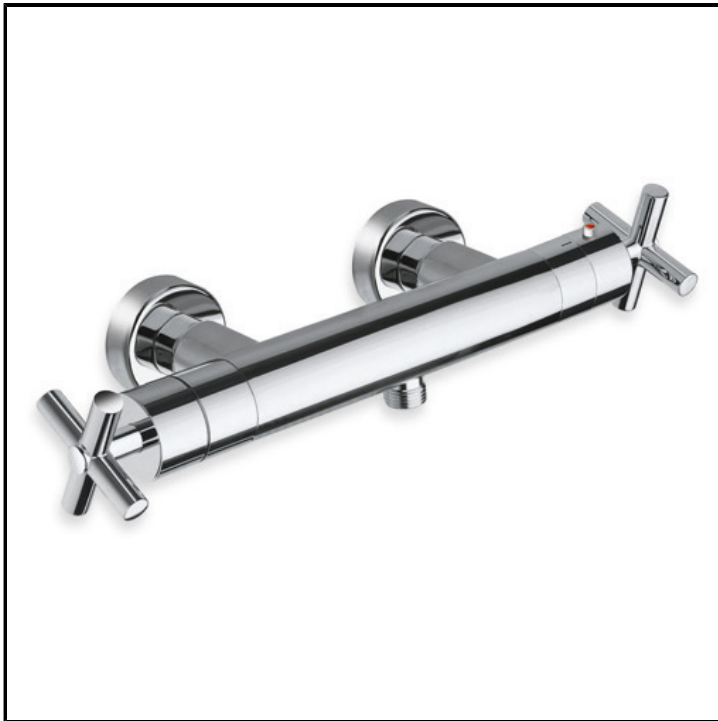

CRIEV451

External thermostatic shower mixer

FINITURE

- White matt
- Chrome
- Black matt

CHARACTERISTICS

-

COMMAND

- Thermostatic

INSTALLATION

- Wall

TPOLOGY

-

ENVIRONMENT

- Bathroom