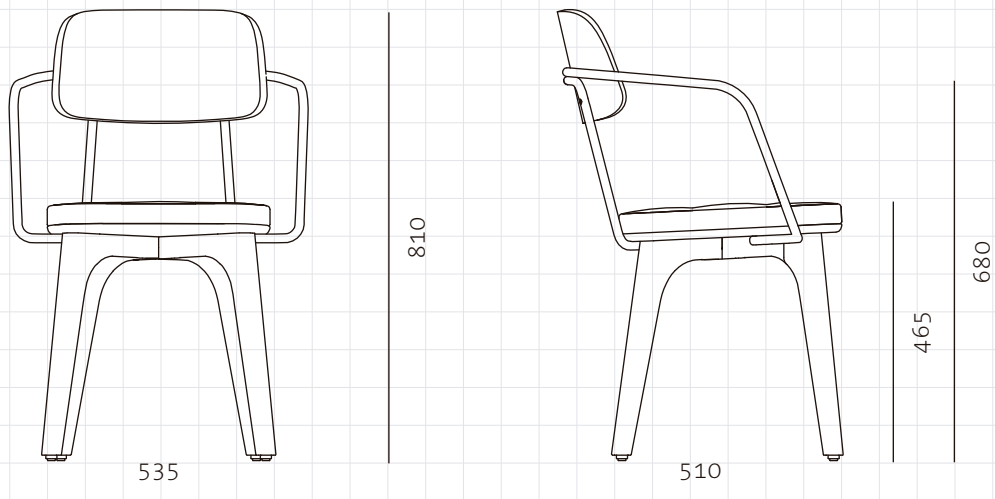

Utility Armchair V

CODE

UT-S211-WD

DIMENSIONS

W535 x D510 x H810mm

NET WEIGHT

Seating height: 465mm

ENVIRONMENT

7.5 kg

MATERIALS

Indoor

Solid wood legs, Steel brass powder coated frame, Upholstered seat, Veneer laminated back

*Please refer to website or contact your local representative for complete material swatches.

SHIPPING

Package	Assembled		
Package Qty	1 pcs/box		
Packaging	Measurement (mm)	Volume (cbm)	Gross Weight (kg)
FCL	W600 x D600 x H830	0.30	12.61
LCL/AIR	W620 x D620 x H925	0.36	17.08